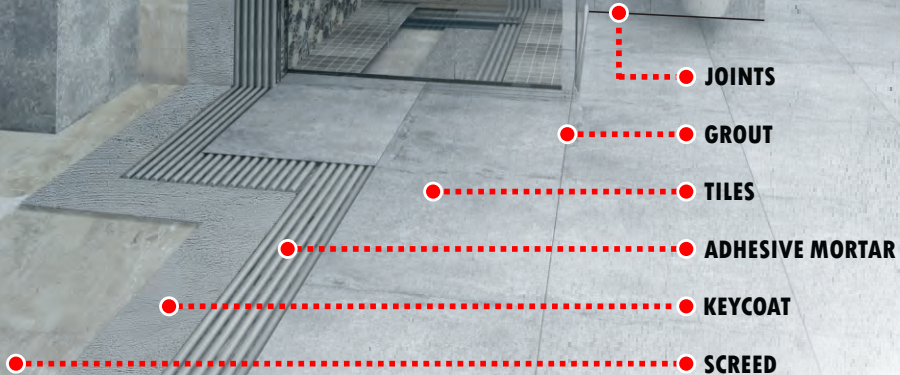

PRO GRIPTM

IT NEVER LETS GO

TILE & NATURAL STONE INSTALLATION SYSTEMS

10-YEAR COMMERCIAL & RESIDENTIAL
INSTALLATION WARRANTY*

FOR TECHNICAL SUPPORT VISIT
www.ezeetile.co.za

**EZEE
TILE**
AFRICA'S PREFERRED
TILING SOLUTIONS

ITALTILE

LIVE BEAUTIFULLY

**PRO
GRIP**[™]
IT NEVER LETS GO

TILE & NATURAL STONE INSTALLATION SYSTEMS PRODUCTS & SYSTEMS COVERED IN THE WARRANTY

■ WATERPROOFING

■ SCREEDS

■ JOINT SEALANT

■ TILE KEYCOAT BONDING SLURRY KIT