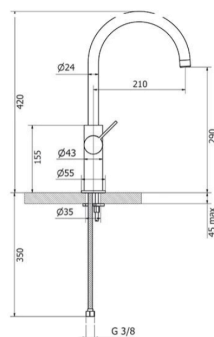

Brand: Tivoli
Colour: Chrome
Made: Chrome Plated Brass
Spaces: Kitchen
Guarantee: 15 Years

TIVOLI
• PURE ITALIAN CRAFTSMANSHIP •