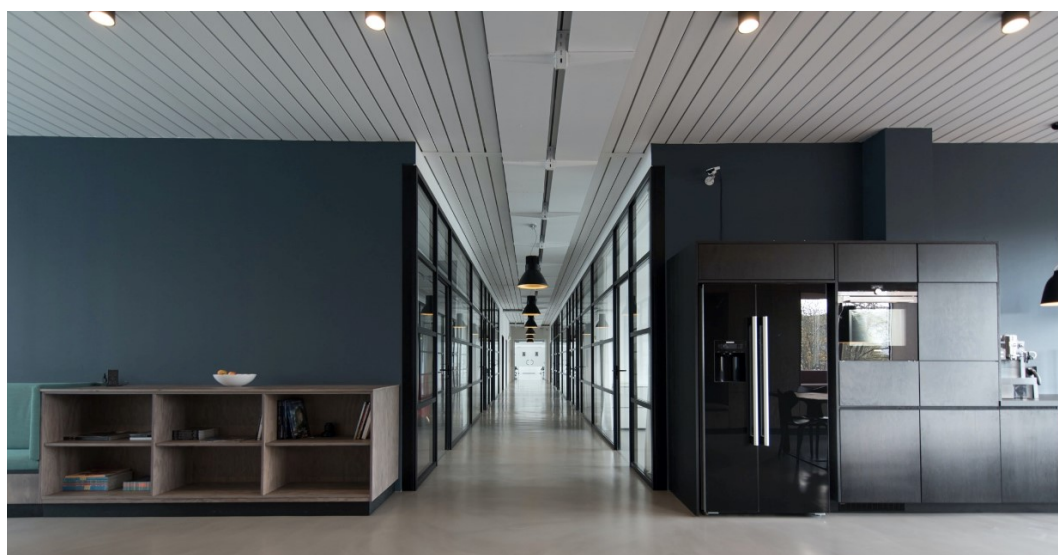

# Renovation Inspiration: The Office Kitchen

GAUTENG -  
commercialgaut-

The office kitchen has so often been a grudging sort of add-on, offering workers the bare minimum and thus treated with even less respect.

COVID-compliant spaces have become a must-have in the workplace, so now's the time to reimagine the office kitchen, and plan a safer, more hygienic and - while you're about it - more user-friendly space.

We've curated a selection of high spec kitchen products that are ideal for the modern office kitchen: from mod sinks, to sleek sink mixers and easy-to-clean, eco-chic backsplash tiles.

Each one is designed to meet the requirements of COVID protocols... and exceed the expectations of The Office Coffee Club!