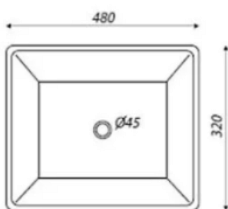

Amelia White Rectangular Counter Top Basin Without Tap Hole 485 x 370 x 140mm

BSBAAM285

This white counter top basin with it's refined, slim edges will complement any modern style in the bathroom.

The Amelia freestanding basin is made from ceramic and has a classy gloss finish.

This rectangular basin measures 485 x 370 x 140 mm and has only a central waste and no overflow.

Tivoli Gadoni Matt Black Wall Type Basin Mixer

TVGD8344/BK

The brass is powder coated black and has small chrome detail.

The wall type basin mixer has a rectangular back plate, with mixer lever on the right for ergonomic comfort, and the spout of 180 mm is located on the left.

The tap has an aerator that adds air into the water flow to soften any potential splashing, and has a flow rate of 6 litres per minute.