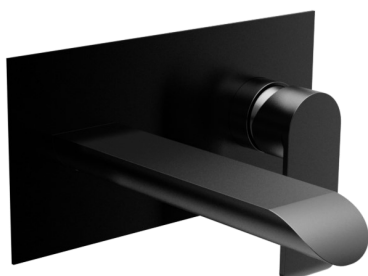

Amelia White Rectangular Counter Top Basin Without Tap Hole 485 x 370 x 140mm

BSBAAM285

This white counter top basin with it's refined, slim edges will complement any modern style in the bathroom.

The Amelia freestanding basin is made from ceramic and has a classy gloss finish.

This rectangular basin measures 485 x 370 x 140 mm and has only a central waste and no overflow.

Tivoli Gadoni Matt Black Wall Type Basin Mixer

TVGD8344/BK

The brass is powder coated black and has small chrome detail.

The wall type basin mixer has a rectangular back plate, with mixer lever on the right for ergonomic comfort, and the spout of 180 mm is located on the left.

The tap has an aerator that adds air into the water flow to soften any potential splashing, and has a flow rate of 6 litres per minute.