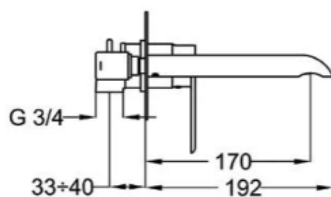

Amelia White Rectangular Counter Top Basin Without Tap Hole 485 x 370 x 140mm

BSBAAM285

This white counter top basin with it's refined, slim edges will complement any modern style in the bathroom.

The Amelia freestanding basin is made from ceramic and has a classy gloss finish.

This rectangular basin measures 485 x 370 x 140 mm and has only a central waste and no overflow.

Tivoli Gadoni Matt Black Wall Type Basin Mixer

TVGD8344/BK

The brass is powder coated black and has small chrome detail.

The wall type basin mixer has a rectangular back plate, with mixer lever on the right for ergonomic comfort, and the spout of 180 mm is located on the left.

The tap has an aerator that adds air into the water flow to soften any potential splashing, and has a flow rate of 6 litres per minute.