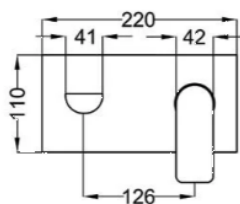

Amelia White Rectangular Counter Top Basin Without Tap Hole 485 x 370 x 140mm

BSBAAM285

This white counter top basin with it's refined, slim edges will complement any modern style in the bathroom.

The Amelia freestanding basin is made from ceramic and has a classy gloss finish.

This rectangular basin measures 485 x 370 x 140 mm and has only a central waste and no overflow.

Tivoli Gadoni Matt Black Wall Type Basin Mixer

TVGD8344/BK

The brass is powder coated black and has small chrome detail.

The wall type basin mixer has a rectangular back plate, with mixer lever on the right for ergonomic comfort, and the spout of 180 mm is located on the left.

The tap has an aerator that adds air into the water flow to soften any potential splashing, and has a flow rate of 6 litres per minute.