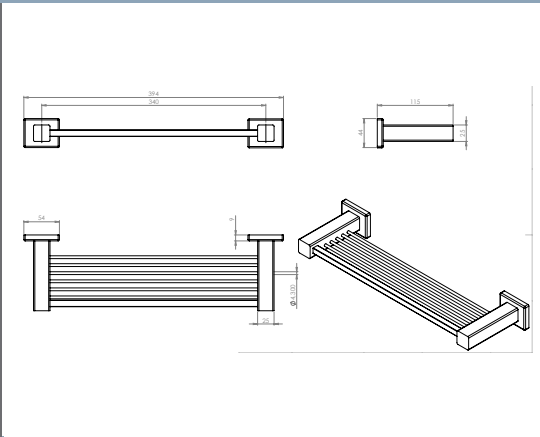

Aston Stainless Steel Large Soap Rack Black	Technical Drawings	Specifications

Aston Stainless Steel Large Soap Rack Black

Manufactured from grade 304 stainless steel standard finish polished.

Backing plates provided.