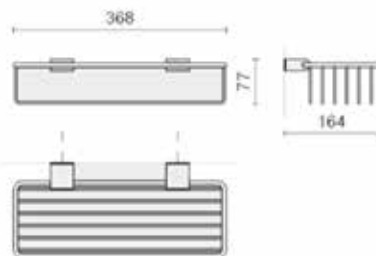

Zack Atoe Polished Stainless Steel Towel Ring
38 x 210 x 210mm

Technical Drawings

Specifications

JEKATO40461

Zack Atoe Polished Stainless Steel Towel Ring
38 x 210 x 210mm

Collection: Atoe
Colour: Chrome
Finish: Polished
Size: 38 x 210 x 210mm Made
From: Stainless Steel
Spaces: Bathroom
Guarantee: 5 years

Zack Atoe Polished Stainless Steel Shower Basket Large 85 x 175 x 375mm

Technical Drawings

Specifications

JEKATO40464

Zack Atoe Polished Stainless Steel Shower Basket Large 85 x 175 x 375mm

Collection: Atoe
Colour: Chrome
Finish: Polished
Size: 85 x 175 x 375mm
Made From: Stainless Steel
Spaces: Bathroom
Guarantee: 5 years