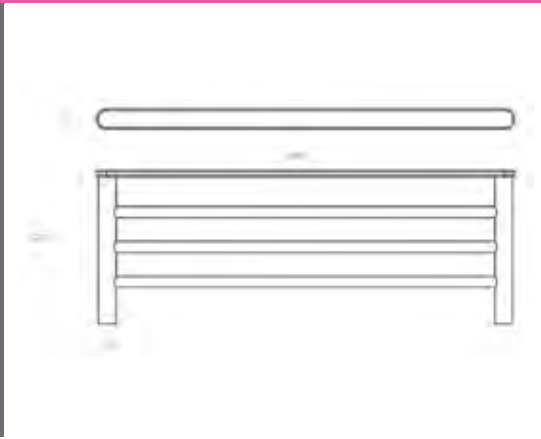

Semplice Chiara Stainless Steel Towel Rack Technical Drawings Specifications

Semplice Chiara Stainless Steel Towel Rack

Collection: Chiara
 Colour: Chrome
 Finish: Brushed
 Made From: Stainless Steel
 Spaces: Bathroom
 Guarantee: 10 years