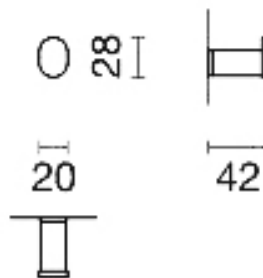

Zack Atoe Polished Stainless Steel Towel Hook 33 x 90 x 90mm

Collection: Atoe
Colour: Chrome
Finish: Polished
Size: 33 x 90 x 90mm
Made From: Stainless Steel
Spaces: Bathroom
Guarantee: 5 years

Zack Atoe Polished Stainless Steel Towel Rail 38 x 120 x 510mm

Technical Drawings

Specifications