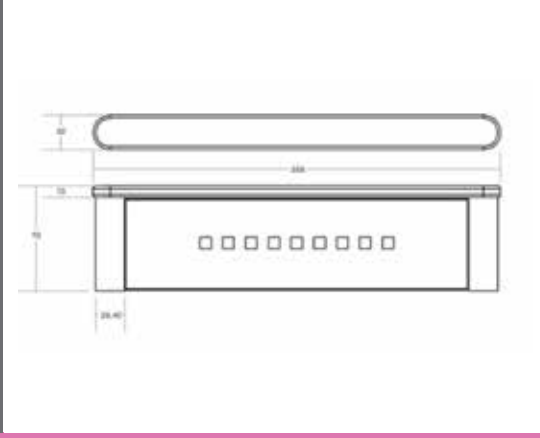

Semplice Chiara Black Shower Soap Holder   Technical Drawings   Specifications

Semplice Chiara Shower Soap Holder

Collection: Chiara
Colour: Black
Finish: Matt
Made From: Stainless Steel
Spaces: Bathroom
Guarantee: 10 years