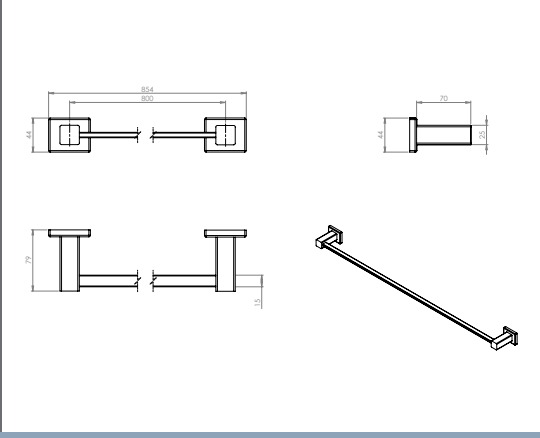

Aston Single Stainless Steel Towel Rail	Technical Drawings	Specifications

Aston Single Stainless Steel Towel Rail Black

Manufactured from grade 304 stainless steel standard finish polished.

Backing plates provided.

Rail sizes standardized at 800mm.