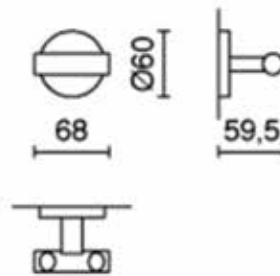

Zack Scala Double Towel Hook

Collection: Scala
Finish: Polished
Guarantee: 5 years

Zack Scala Polished Stainless Steel Toilet Paper Holder 170 x 60mm

Technical Drawings

Specifications