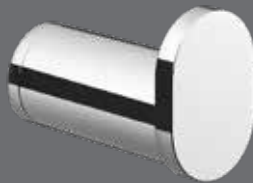

Zack Atoe Polished Stainless Steel Double Towel Hook 38 x 90 x 120mm

Technical Drawings

Specifications

JEZKATO40458

Zack Atoe Polished Stainless Steel Double Towel Hook 38 x 90 x 120mm

Collection: Atoe
 Colour: Chrome
 Finish: Polished
 Size: 38 x 90 x 120mm
 Made From: Stainless Steel
 Spaces: Bathroom
 Guarantee: 5 years

Zack Atoe Polished Stainless Steel Towel Hook 33 x 90 x 90mm

Technical Drawings

Specifications

JEZKATO40470

Zack Atoe Polished Stainless Steel Towel Hook 33 x 90 x 90mm

Collection: Atoe
 Colour: Chrome
 Finish: Polished
 Size: 33 x 90 x 90mm
 Made From: Stainless Steel
 Spaces: Bathroom
 Guarantee: 5 years