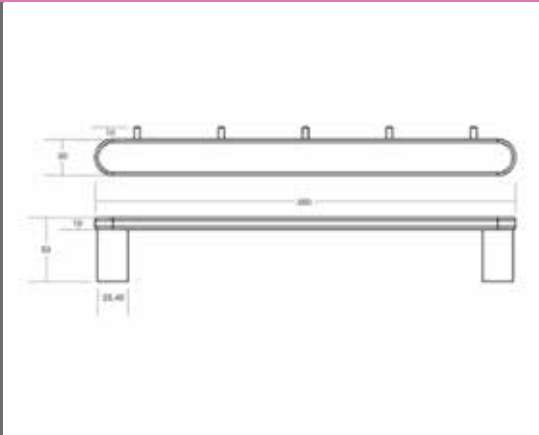

Semplice Chiara Black Hook Rail 350mm Technical Drawings Specifications

Semplice Chiara Black Hook Rail 350mm

Collection: Chiara
 Colour: Black
 Finish: Matt
 Made From: Stainless Steel
 Spaces: Bathroom
 Guarantee: 10 years