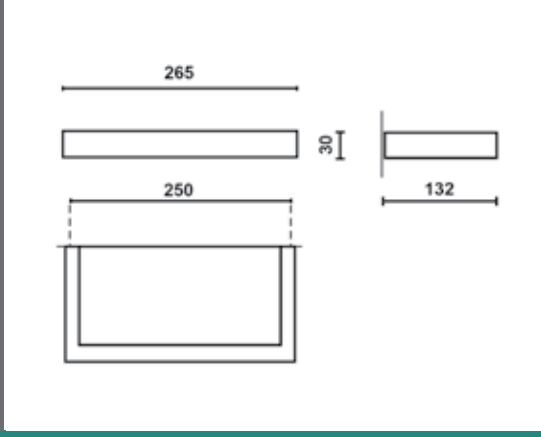

Zack Linea Polished Glass Shelf	Technical Drawings	Specifications

Zack Linea Polished Glass Shelf

Stainless steel.

265x30x132mm.