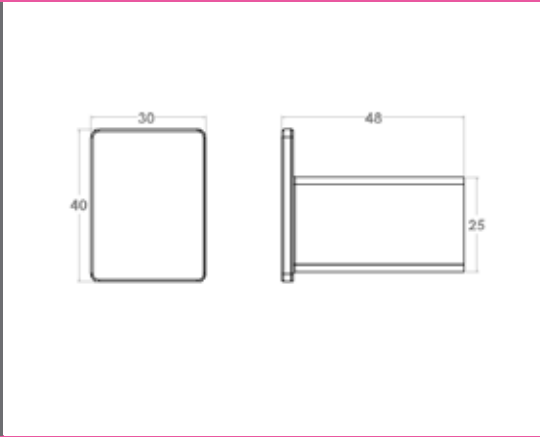

Semplice Alessia Polished Single Robe Hook   Technical Drawings   Specifications

Semplice Alessia Polished Single Towel Rail 600mm

Collection: Alessia
Colour: Chrome
Finish: Polished
Made From: Stainless Steel
Spaces: Bathroom
Guarantee: 10 years