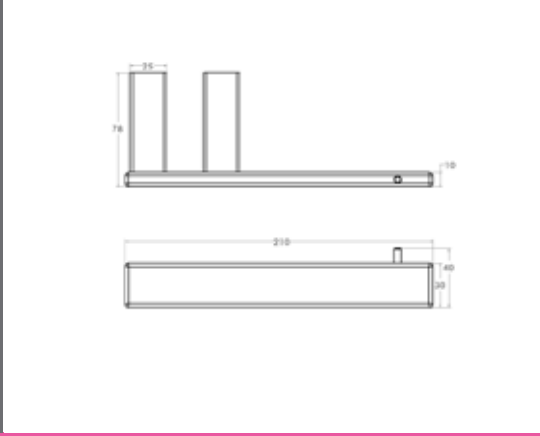

Semplice Alessia Polished Toilet Paper Holder   Technical Drawings   Specifications

Semplice Alessia Polished Toilet Paper Holder

Collection: Alessia
Colour: Chrome
Finish: Polished
Made From: Stainless Steel
Spaces: Bathroom
Guarantee: 10 years