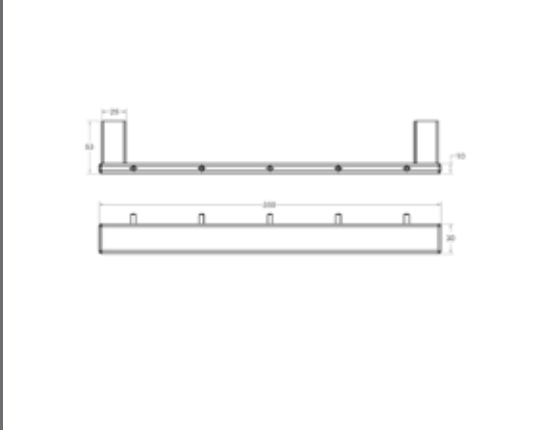

Semplice Alessia Polished Hook Rail Technical Drawings Specifications

Semplice Alessia Polished Hook Rail

Collection: Alessia
 Colour: Chrome
 Finish: Polished
 Made From: Stainless Steel
 Spaces: Bathroom
 Guarantee: 10 years