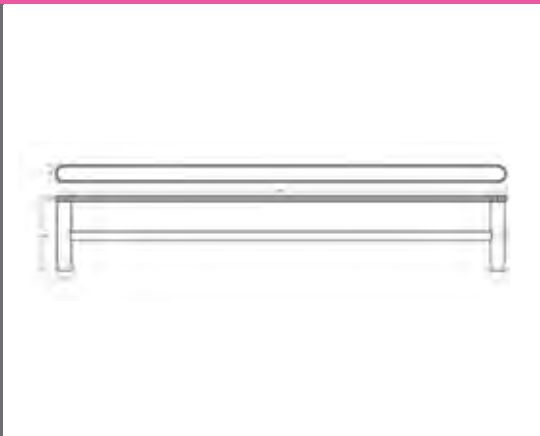

Semplice Chiara Stainless Steel Towel Rail 800mm **Technical Drawings** **Specifications**

Semplice Chiara Stainless Steel Towel Rail 800mm

Collection: Chiara
Colour: Chrome
Finish: Brushed
Made From: Stainless Steel
Spaces: Bathroom
Guarantee: 10 years