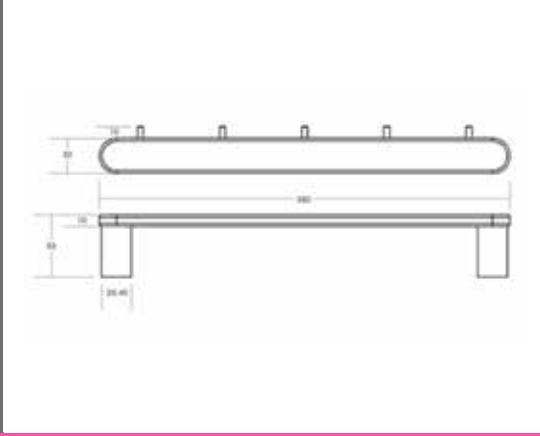

Semplice Chiara Stainless Steel Hook Rail 350mm **Technical Drawings** **Specifications**

Semplice Chiara Stainless Steel Hook Rail 350mm

Collection: Chiara
 Colour: Chrome
 Finish: Brushed
 Made From: Stainless Steel
 Spaces: Bathroom
 Guarantee: 10 years