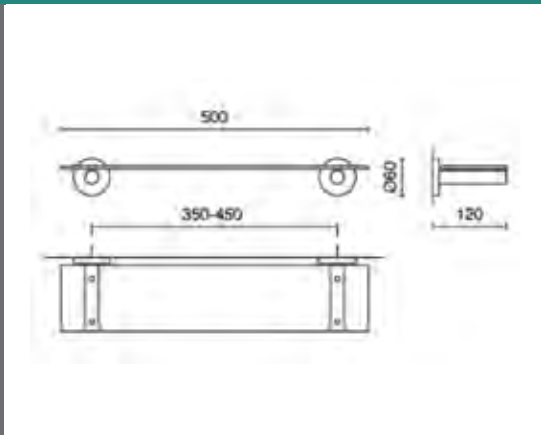

Zack Scala Polished Stainless Steel Glass Shelf 500 x 120 x 60mm **Technical Drawings** **Specifications**

Zack Scala Polished Stainless Steel Glass Shelf 500 x 120 x 60mm

Collection: Scala
Colour: Chrome
Finish: Polished
Size: 500 x 120 x 60mm
Made From: Stainless Steel
Spaces: Bathroom
Guarantee: 5 years