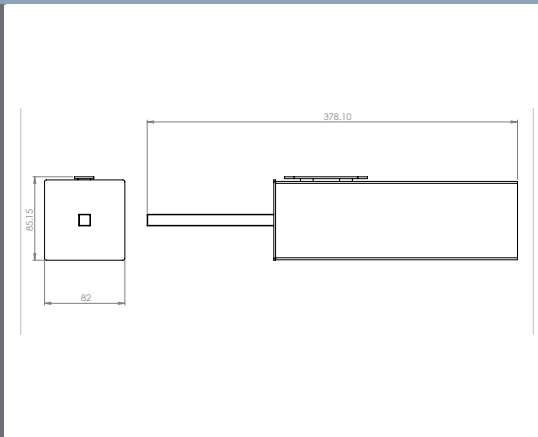

Aston Stainless Steel Toilet Brush	Technical Drawings	Specifications

Aston Stainless Steel Toilet Brush

Manufactured from grade 304 stainless steel standard finish polished.

Backing plates provided.