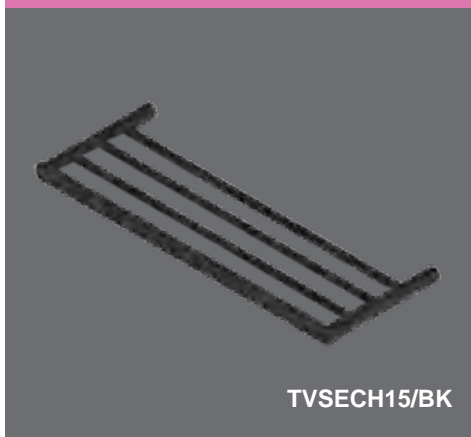

Semplice Chiara Black Towel Rack

Technical Drawings

Specifications

Semplice Chiara Black Towel Rack

Collection: Chiara
Colour: Black
Finish: Matt
Made From: Stainless Steel
Spaces: Bathroom
Guarantee: 10 years