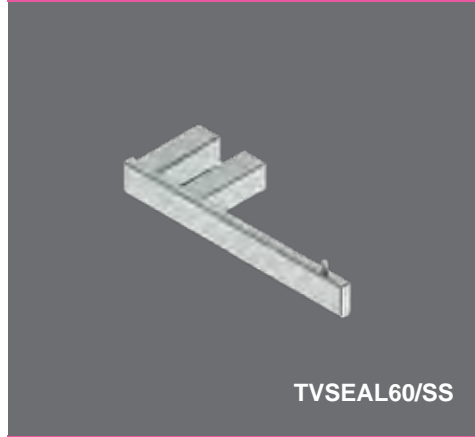

Semplice Alessia Polished Towel Ring   Technical Drawings   Specifications

Semplice Alessia Polished Towel Ring

Collection: Alessia
Colour: Chrome
Finish: Polished
Made From: Stainless Steel
Spaces: Bathroom
Guarantee: 10 years