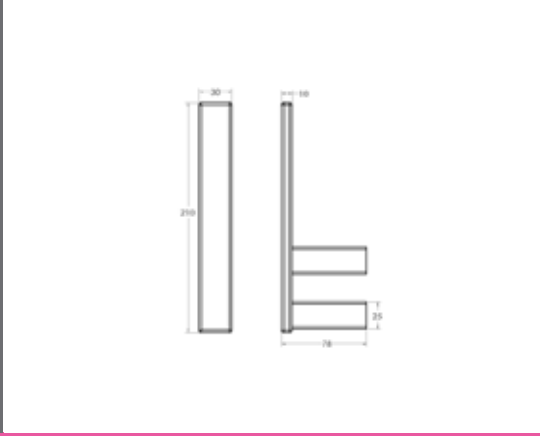

Semplice Alessia Polished Spare Toilet Paper Holder   Technical Drawings   Specifications

Semplice Alessia Polished Spare Toilet Paper Holder

Collection: Alessia
Colour: Chrome
Finish: Polished
Made From: Stainless Steel
Spaces: Bathroom
Guarantee: 10 years