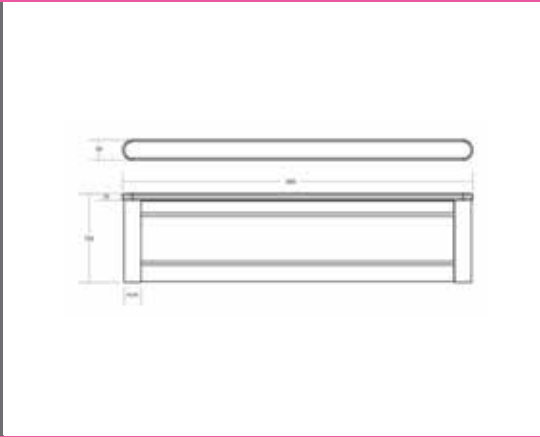

Semplice Chiara Stainless Steel Glass Shelf **Technical Drawings** **Specifications**

Semplice Chiara Stainless Steel Glass Shelf

Collection: Chiara
Colour: Chrome
Finish: Brushed
Made From: Stainless Steel
Spaces: Bathroom
Guarantee: 10 years