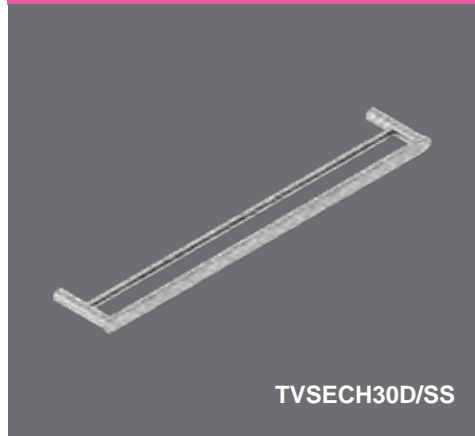

Semplice Chiara Stainless Steel Towel Rail 800mm **Technical Drawings** **Specifications**

Semplice Chiara Stainless Steel Towel Rail 800mm

Collection: Chiara
Colour: Chrome
Finish: Brushed
Made From: Stainless Steel
Spaces: Bathroom
Guarantee: 10 years