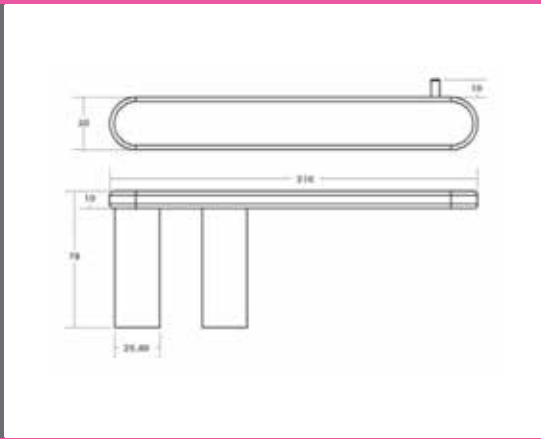

Semplice Chiara Stainless Steel Paper Holder   Technical Drawings   Specifications

Semplice Chiara Stainless Steel Paper Holder

Collection: Chiara
Colour: Chrome
Finish: Brushed
Made From: Stainless Steel
Spaces: Bathroom
Guarantee: 10 years