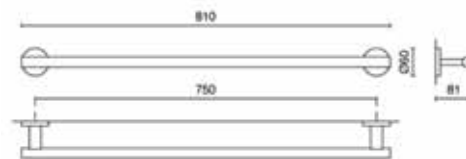

Zack Scala Polished Stainless Steel Single Towel Rail

Collection: Scala
Colour: Chrome
Finish: Polished
Size: 660 x 81 x 60mm
Made From: Stainless Steel
Spaces: Bathroom
Guarantee: 5 years

Zack Scala Polished Stainless Steel Toilet Paper Holder With Lid 175 x 60mm