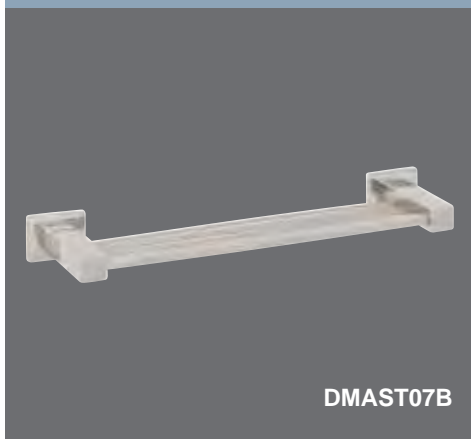

Aston Stainless Steel Large Soap Rack	Technical Drawings	Specifications

Aston Stainless Steel Large Soap Rack

Manufactured from grade 304 stainless steel standard finish polished.

Backing plates provided.