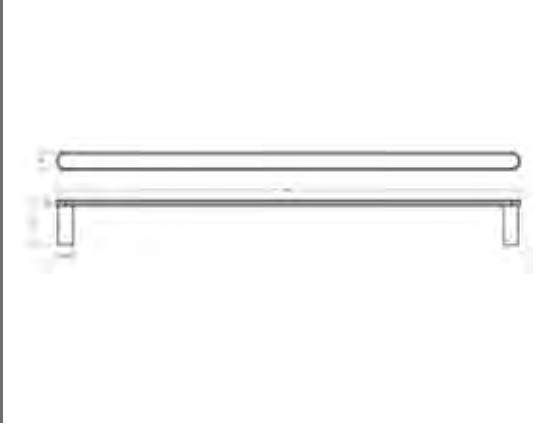

Semplice Chiara Black Towel Rail 800mm   Technical Drawings   Specifications

Semplice Chiara Black Towel Rail 800mm

Collection: Chiara
Colour: Black
Finish: Matt
Made From: Stainless Steel
Spaces: Bathroom
Guarantee: 10 years