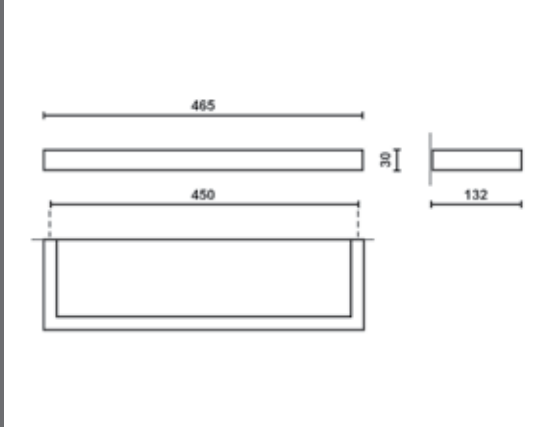

Aston Double Stainless Steel Towel Rail	Technical Drawings	Specifications
 <p style="text-align: right;">DMAST830D</p>		<p>Aston Double Stainless Steel Towel Rail</p> <p>Manufactured from grade 304 stainless steel standard finish polished.</p> <p>Backing plates provided.</p> <p>Tumblers and toilet brushes supplied.</p> <p>Rail sizes standardized at 800mm.</p>  
Aston Stainless Steel Glass Shelf	Technical Drawings	Specifications
 <p style="text-align: right;">DMAST06</p>		<p>Aston Stainless Steel Glass Shelf</p> <p>Manufactured from grade 304 stainless steel standard finish polished.</p> <p>Backing plates provided.</p>  
Aston Stainless Steel Robe Hook	Technical Drawings	Specifications
 <p style="text-align: right;">DMAST08</p>		<p>Aston Stainless Steel Robe Hook</p> <p>Manufactured from grade 304 stainless steel standard finish polished.</p> <p>Backing plates provided.</p>  
Aston Stainless Steel Small Soap Rack	Technical Drawings	Specifications
 <p style="text-align: right;">DMAST07A</p>		<p>Aston Stainless Steel Small Soap Rack</p> <p>Manufactured from grade 304 stainless steel standard finish polished.</p> <p>Backing plates provided.</p>  

Zack Linea Polished Free Standing Towel Rail

Stainless steel.

800x600x225mm.

Zack Linea Polished Glass Shelf	Technical Drawings	Specifications
---------------------------------	--------------------	----------------

Zack Linea Polished Glass Shelf

Stainless steel.

265x30x132mm.

Zack Linea Polished Glass Shelf	Technical Drawings	Specifications
---------------------------------	--------------------	----------------

Zack Linea Polished Glass Shelf