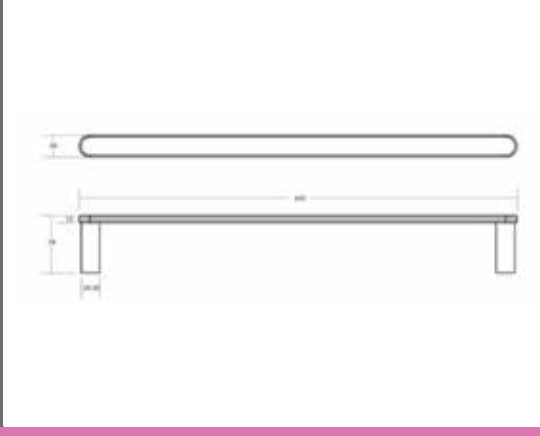

Semplice Chiara Black Towel Rail 600mm   Technical Drawings   Specifications

Semplice Chiara Black Towel Rail 600mm

Collection: Chiara
Colour: Black
Finish: Matt
Made From: Stainless Steel
Spaces: Bathroom
Guarantee: 10 years