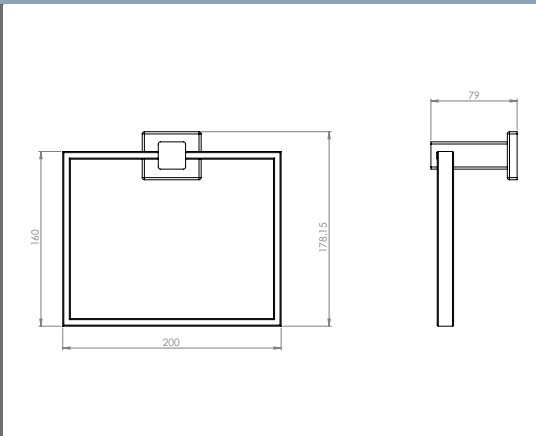

Aston Stainless Steel Towel Ring   **Technical Drawings**   **Specifications**

Aston Stainless Steel Towel Ring

Manufactured from grade 304 stainless steel standard finish polished.

Backing plates provided.