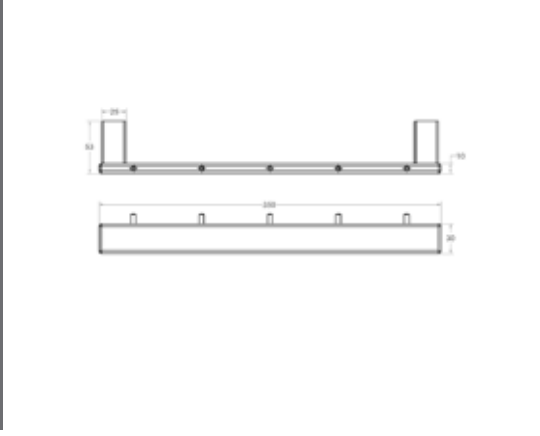

Semplice Alessia Polished Hook Rail Black   Technical Drawings   Specifications

Semplice Alessia Polished Hook Rail Black

Collection: Alessia
Colour: Black
Finish: Matt
Made From: Stainless Steel
Spaces: Bathroom
Guarantee: 10 years