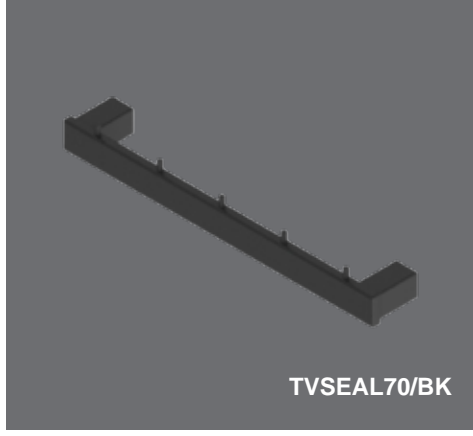

Semplice Alessia Polished Hook Rail Black   Technical Drawings   Specifications

Semplice Alessia Polished Hook Rail Black

Collection: Alessia
Colour: Black
Finish: Matt
Made From: Stainless Steel
Spaces: Bathroom
Guarantee: 10 years