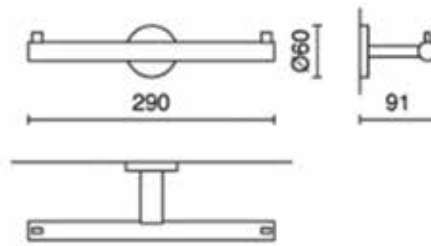

Zack Scala Polished Stainless Steel Double Toilet Paper Holder 290 x 60 x 91mm

Collection: Scala
Colour: Chrome
Finish: Polished
Size: 290 x 60 x 91mm
Made From: Stainless Steel
Spaces: Bathroom
Guarantee: 5 years

Zack Scala Polished Stainless Steel Wall Mounted Toilet Brush 89 x 130 x 540mm