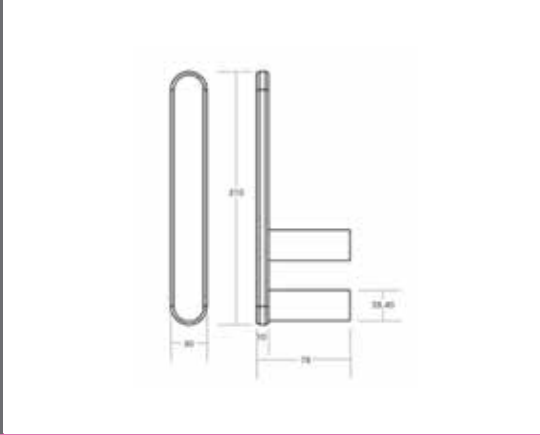

Semplice Chiara Black Spare Paper Holder   Technical Drawings   Specifications

Semplice Chiara Black Spare Paper Holder

Collection: Chiara
Colour: Black
Finish: Matt
Made From: Stainless Steel
Spaces: Bathroom
Guarantee: 10 years