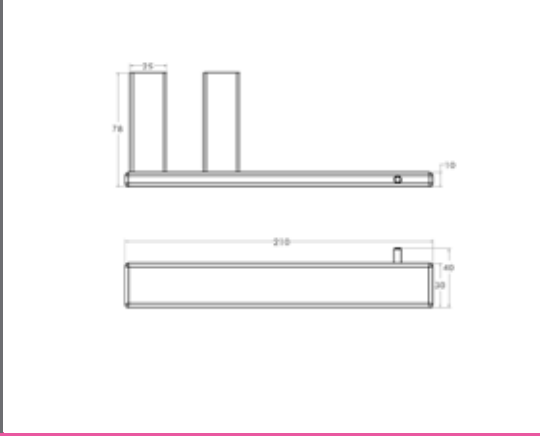

Semplice Alessia Polished Toilet Paper Holder Black   **Technical Drawings**   **Specifications**

Semplice Alessia Polished Toilet Paper Holder

Collection: Alessia
Colour: Black
Finish: Matt
Made From: Stainless Steel
Spaces: Bathroom
Guarantee: 10 years