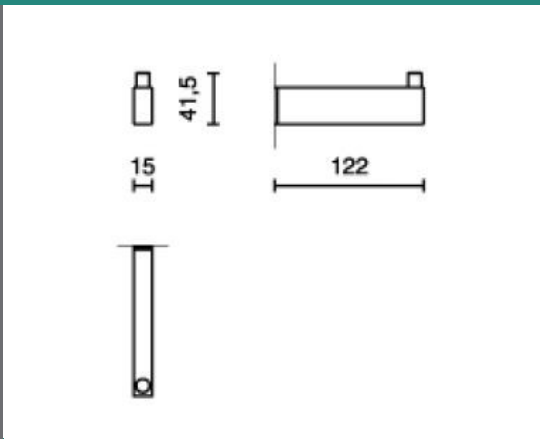

ZACK LINEA POLISHED

Zack Linea Polished Spare Toilet Paper Holder   Technical Drawings   Specifications

Zack Linea Polished Spare Toilet Paper Holder

Stainless steel.

15x122x41.5mm.