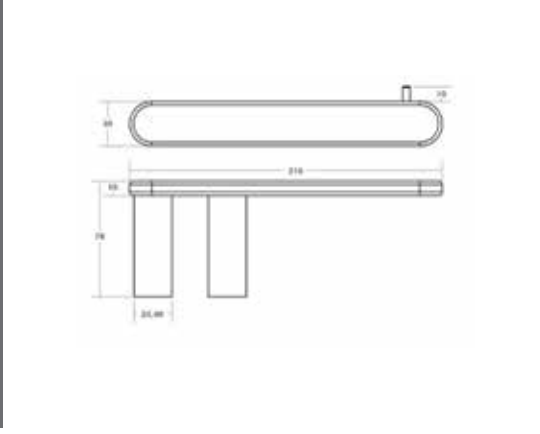

Semplice Chiara Black Paper Holder   Technical Drawings   Specifications

Semplice Chiara Black Paper Holder

Collection: Chiara
Colour: Black
Finish: Matt
Made From: Stainless Steel
Spaces: Bathroom
Guarantee: 10 years