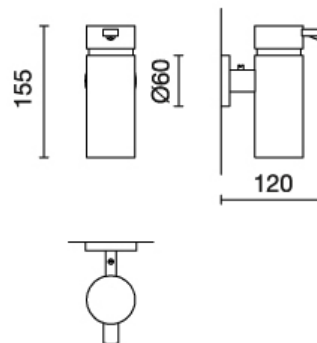

Zack Scala Polished Stainless Steel Wall Mounted Liquid Soap Dispenser ø55 x 155mm

Collection: Scala
Colour: Chrome
Finish: Polished
Size: 55 x 155mm
Made From: Stainless Steel
Spaces: Bathroom
Guarantee: 5 years

Zack Scala Polished Stainless Steel Hair Drier Holder 80 x 113 x 60mm

Technical Drawings

Specifications