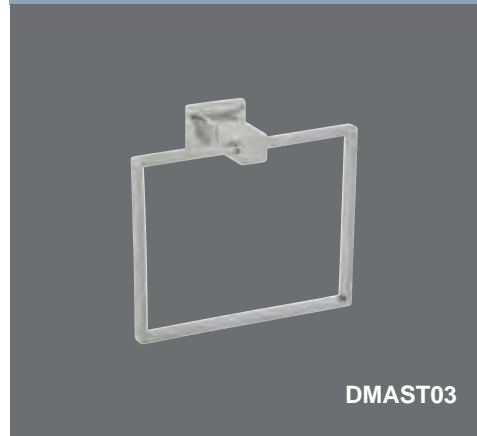

Aston Stainless Steel Towel Ring   **Technical Drawings**   **Specifications**

Aston Stainless Steel Towel Ring

Manufactured from grade 304 stainless steel standard finish polished.

Backing plates provided.