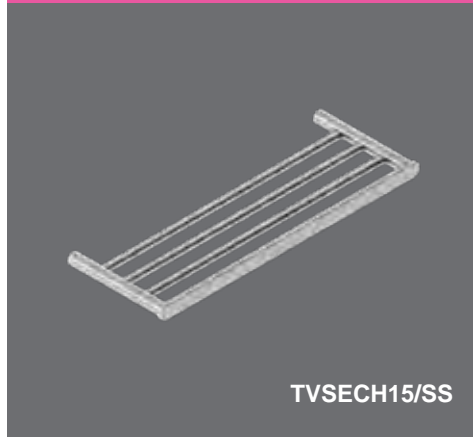

Semplice Chiara Stainless Steel Towel Rack   Technical Drawings   Specifications

Semplice Chiara Stainless Steel Towel Rack

Collection: Chiara
Colour: Chrome
Finish: Brushed
Made From: Stainless Steel
Spaces: Bathroom
Guarantee: 10 years