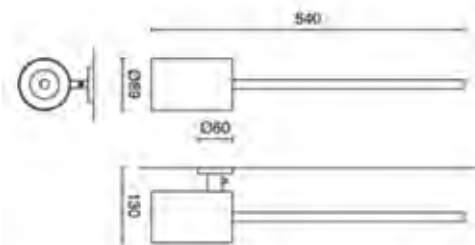

Technical Drawings

Specifications

JESCA40063

Zack Scala Polished Stainless Steel Wall Mounted Toilet Brush 89 x 130 x 540mm

Collection: Scala
Colour: Chrome
Finish: Polished
Size: 89 x 130 x 540mm
Made From: Stainless Steel
Spaces: Bathroom
Guarantee: 5 years

Zack Scala Polished Stainless Steel Double Towel Rail 660 x 121 x 60mm

Technical Drawings

Specifications