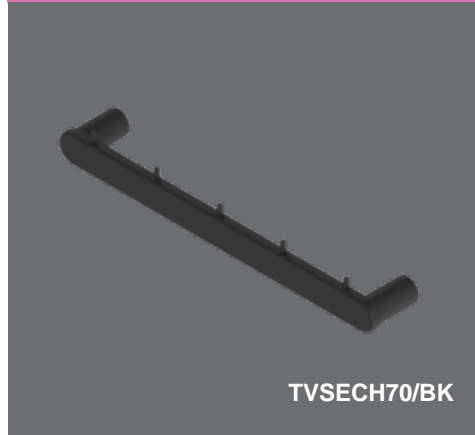

Semplice Chiara Black Hook Rail 350mm Technical Drawings Specifications

Semplice Chiara Black Hook Rail 350mm

Collection: Chiara
 Colour: Black
 Finish: Matt
 Made From: Stainless Steel
 Spaces: Bathroom
 Guarantee: 10 years