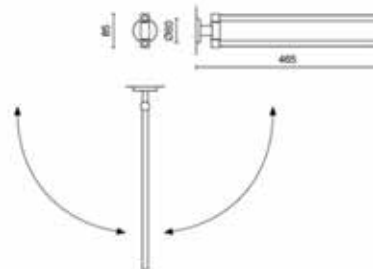

Zack Scala Polished Stainless Steel Swivelling Double Towel Rail 60 x 465 x 85mm

Technical Drawings

Specifications

JESCA40060

Zack Scala Polished Stainless Steel Swivelling Double Towel Rail 60 x 465 x 85mm