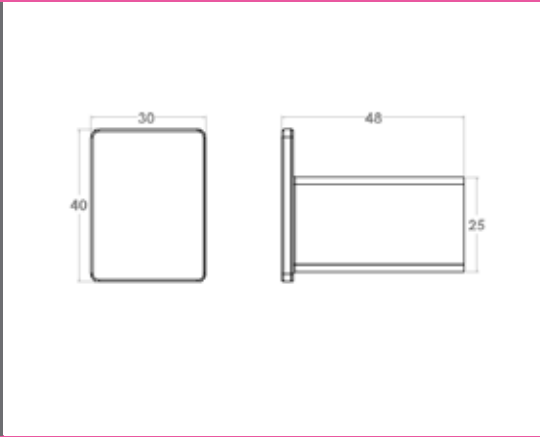

Semplice Alessia Polished Single Robe Hook Black   **Technical Drawings**   **Specifications**

Semplice Alessia Polished Single Robe Hook Black

Collection: Alessia
Colour: Black
Finish: Matt
Made From: Stainless Steel
Spaces: Bathroom
Guarantee: 10 years