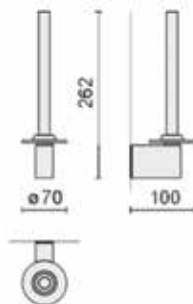

Zack Scala Polished Stainless Steel Freestanding Toilet Butler
720 x 200mm

Technical Drawings

Specifications

Zack Scala Polished Stainless Steel Freestanding Toilet Butler
720 x 200mm

Collection: Scala
Colour: Chrome
Finish: Polished
Size: 720 x 200mm
Made From: Stainless Steel
Spaces: Bathroom
Guarantee: 5 years

Zack Atoe Polished Stainless Steel Spare Toilet Roll Holder 38 x 120 x 270mm

Technical Drawings

Specifications

JEZKATO40450

Zack Atoe Polished Stainless Steel Spare Toilet Roll Holder 38 x 120 x 270mm

Collection: Atoe
 Colour: Chrome
 Finish: Polished
 Size: 38 x 120 x 270mm
 Made From: Stainless Steel
 Spaces: Bathroom
 Guarantee: 5 years