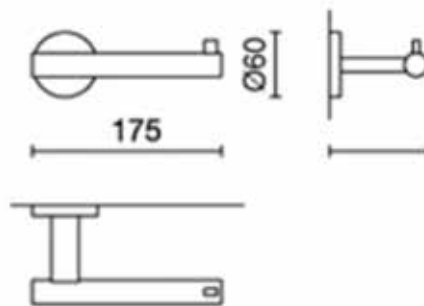

Zack Scala Polished Stainless Steel Toilet Paper Holder 170 x 60mm

Collection: Scala
Colour: Chrome
Finish: Polished
Size: 170 x 60mm
Made From: Stainless Steel
Spaces: Bathroom
Guarantee: 5 years

Zack Scala Spare Toilet Roll Holder

Technical Drawings

Specifications

JESCA40053