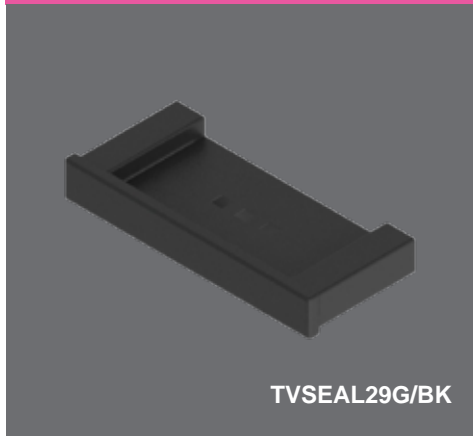

Semplice Alessia Polished Soap Dish Black   Technical Drawings   Specifications

Semplice Alessia Polished Soap Dish Black

Collection: Alessia
Colour: Chrome
Finish: Polished
Made From: Stainless Steel
Spaces: Bathroom
Guarantee: 10 years