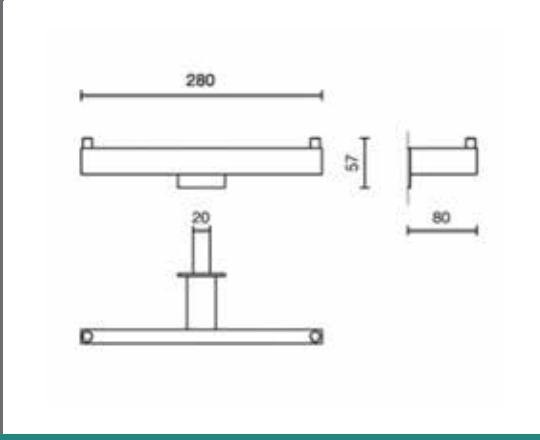

Zack Linea Polished Double Toilet Roll   Technical Drawings   Specifications

Zack Linea Polished Double Toilet Roll

Stainless steel.