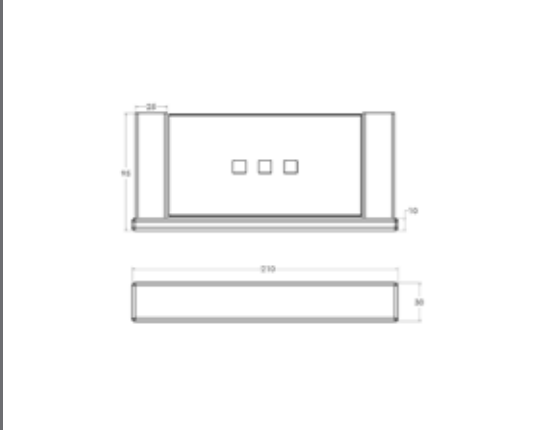

Semplice Alessia Polished Shower Soap Dish Black   **Technical Drawings**   **Specifications**

Semplice Alessia Polished Shower Soap Dish Black

Collection: Alessia
Colour: Black
Finish: Matt
Made From: Stainless Steel
Spaces: Bathroom
Guarantee: 10 years