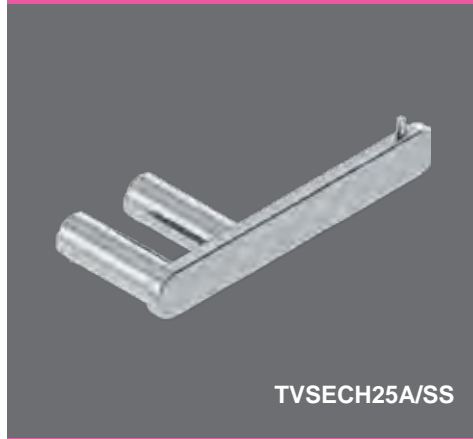

Semplice Chiara Stainless Steel Paper Holder   Technical Drawings   Specifications

Semplice Chiara Stainless Steel Paper Holder

Collection: Chiara
Colour: Chrome
Finish: Brushed
Made From: Stainless Steel
Spaces: Bathroom
Guarantee: 10 years