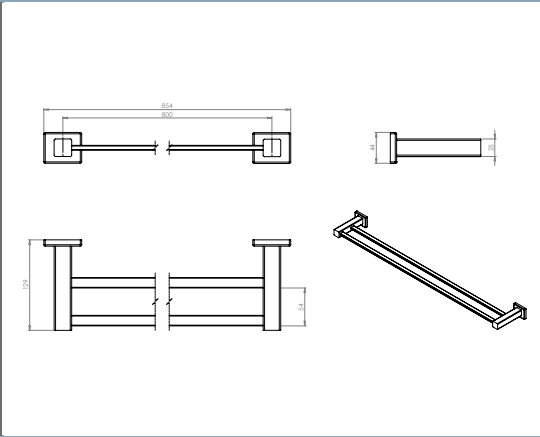

Aston Double Stainless Steel Towel Rail	Technical Drawings	Specifications
 <p style="text-align: right;">DMAST830D</p>		<p>Aston Double Stainless Steel Towel Rail</p> <p>Manufactured from grade 304 stainless steel standard finish polished.</p> <p>Backing plates provided.</p> <p>Tumblers and toilet brushes supplied.</p> <p>Rail sizes standardized at 800mm.</p>  
Aston Stainless Steel Glass Shelf	Technical Drawings	Specifications
 <p style="text-align: right;">DMAST06</p>		<p>Aston Stainless Steel Glass Shelf</p> <p>Manufactured from grade 304 stainless steel standard finish polished.</p> <p>Backing plates provided.</p>  
Aston Stainless Steel Robe Hook	Technical Drawings	Specifications
 <p style="text-align: right;">DMAST08</p>		<p>Aston Stainless Steel Robe Hook</p> <p>Manufactured from grade 304 stainless steel standard finish polished.</p> <p>Backing plates provided.</p>  
Aston Stainless Steel Small Soap Rack	Technical Drawings	Specifications
 <p style="text-align: right;">DMAST07A</p>		<p>Aston Stainless Steel Small Soap Rack</p> <p>Manufactured from grade 304 stainless steel standard finish polished.</p> <p>Backing plates provided.</p>  

Aston Single Stainless Steel Towel Rail

Manufactured from grade 304 stainless steel standard finish polished.

Backing plates provided.

Tumblers and toilet brushes supplied.

Rail sizes standardized at 800mm.

Aston Stainless Steel Spare Paper Holder **Technical Drawings** **Specifications**

Aston Stainless Steel Spare Paper Holder

Manufactured from grade 304 stainless steel standard finish polished.

Aston Double Stainless Steel Towel Rail Black **Technical Drawings** **Specifications**

Aston Double Stainless Steel Towel Rail Black

Manufactured from grade 304 stainless steel standard finish polished.

Backing plates provided.

Rail sizes standardized at 800mm.

Aston Stainless Steel Glass Shelf Black **Technical Drawings** **Specifications**