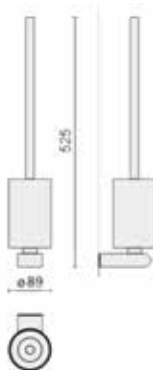

Technical Drawings

Specifications

Zack Atoe Polished Stainless Steel Toilet Brush 100 x 140 x 370mm

Collection: Atoe
Colour: Chrome
Finish: Polished
Size: 100 x 140 x 370mm
Made From: Stainless Steel
Spaces: Bathroom
Guarantee: 5 years

Zack Atoe Polished Stainless Steel Bathroom Shelf 66 x 134 x 576mm

Technical Drawings

Specifications