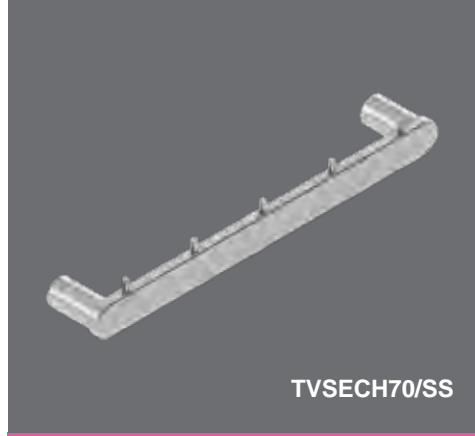

Semplice Chiara Stainless Steel Hook Rail 350mm **Technical Drawings** **Specifications**

Semplice Chiara Stainless Steel Hook Rail 350mm

Collection: Chiara
 Colour: Chrome
 Finish: Brushed
 Made From: Stainless Steel
 Spaces: Bathroom
 Guarantee: 10 years