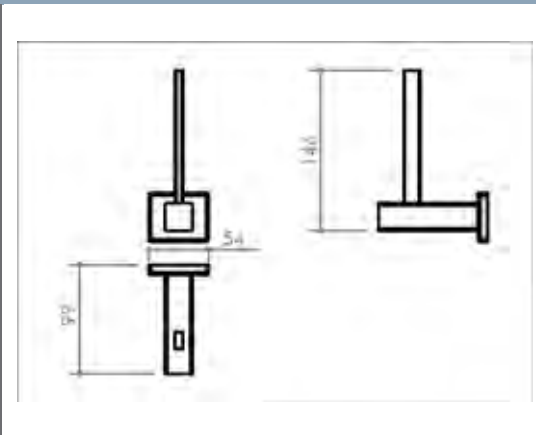

Aston Stainless Steel Spare Paper Holder   **Technical Drawings**   **Specifications**

Aston Stainless Steel Spare Paper Holder

Manufactured from grade 304 stainless steel standard finish polished.