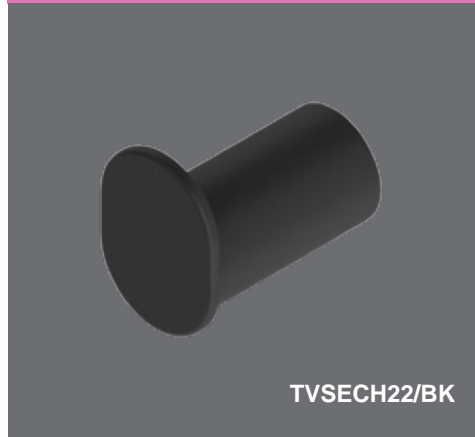

Semplice Chiara Black Robe Hook   Technical Drawings   Specifications

Semplice Chiara Black Robe Hook

Collection: Chiara
Colour: Black
Finish: Matt
Made From: Stainless Steel
Spaces: Bathroom
Guarantee: 10 years