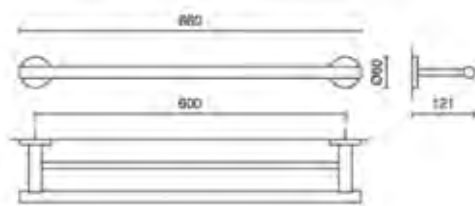

Zack Scala Polished Stainless Steel Double Towel Rail 660 x 121 x 60mm

Collection: Scala
Colour: Chrome
Finish: Polished
Size: 660 x 121 x 60mm
Made From: Stainless Steel
Spaces: Bathroom
Guarantee: 5 years

Zack Scala Polished Stainless Steel Freestanding Liquid Soap Dispenser ø55 x 155mm

Technical Drawings

Specifications