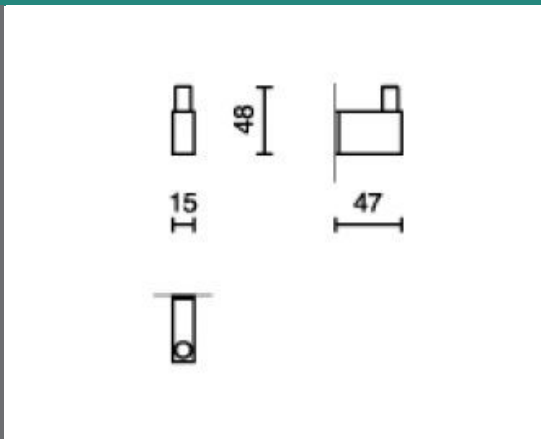

Zack Linea Polished Single Robe Hook   Technical Drawings   Specifications

Zack Linea Polished Single Robe Hook
Stainless steel.
15x47x48mm.