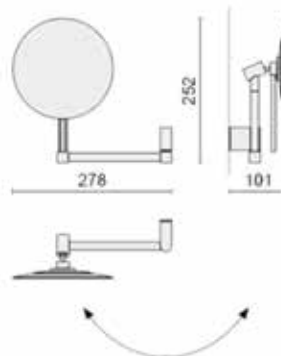

Zack Atoe Polished Stainless Steel Towel Ring
38 x 210 x 210mm

Technical Drawings

Specifications

JEKATO40461

Zack Atoe Polished Stainless Steel Towel Ring
38 x 210 x 210mm

Collection: Atoe
Colour: Chrome
Finish: Polished
Size: 38 x 210 x 210mm Made
From: Stainless Steel
Spaces: Bathroom
Guarantee: 5 years

Zack Atoe Polished Stainless Steel Shower Basket Large 85 x 175 x 375mm

Technical Drawings

Specifications

JEKATO40464

Zack Atoe Polished Stainless Steel Shower Basket Large 85 x 175 x 375mm

Collection: Atoe
Colour: Chrome
Finish: Polished
Size: 85 x 175 x 375mm
Made From: Stainless Steel
Spaces: Bathroom
Guarantee: 5 years

Zack Atoe Polished Stainless Steel Cosmetic Mirror 100 x 280 x 380mm

Technical Drawings

Specifications

JEKATO40468

Zack Atoe Polished Stainless Steel Cosmetic Mirror 100 x 280 x 380mm

Collection: Atoe
Colour: Chrome
Finish: Polished
Size: 100 x 280 x 380mm
Made From: Stainless Steel
Spaces: Bathroom
Guarantee: 5 years