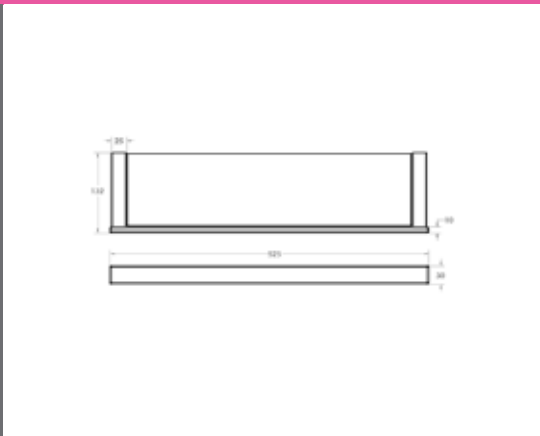

Semplice Alessia Polished Glass Shelf Black   **Technical Drawings**   **Specifications**

Semplice Alessia Polished Glass Shelf

Collection: Alessia
Colour: Black
Finish: Matt
Made From: Stainless Steel
Spaces: Bathroom
Guarantee: 10 years