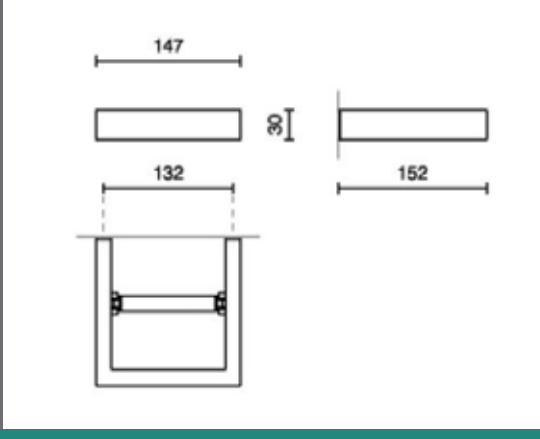

Aston Double Stainless Steel Towel Rail	Technical Drawings	Specifications
 <p style="text-align: right;">DMAST830D</p>		<p>Aston Double Stainless Steel Towel Rail</p> <p>Manufactured from grade 304 stainless steel standard finish polished.</p> <p>Backing plates provided.</p> <p>Tumblers and toilet brushes supplied.</p> <p>Rail sizes standardized at 800mm.</p>  
Aston Stainless Steel Glass Shelf	Technical Drawings	Specifications
 <p style="text-align: right;">DMAST06</p>		<p>Aston Stainless Steel Glass Shelf</p> <p>Manufactured from grade 304 stainless steel standard finish polished.</p> <p>Backing plates provided.</p>  
Aston Stainless Steel Robe Hook	Technical Drawings	Specifications
 <p style="text-align: right;">DMAST08</p>		<p>Aston Stainless Steel Robe Hook</p> <p>Manufactured from grade 304 stainless steel standard finish polished.</p> <p>Backing plates provided.</p>  
Aston Stainless Steel Small Soap Rack	Technical Drawings	Specifications
 <p style="text-align: right;">DMAST07A</p>		<p>Aston Stainless Steel Small Soap Rack</p> <p>Manufactured from grade 304 stainless steel standard finish polished.</p> <p>Backing plates provided.</p>  

15x122x41.5mm.

Zack Linea Polished Double Toilet Roll Technical Drawings Specifications

Zack Linea Polished Double Toilet Roll

Stainless steel.

Zack Linea Polished Toilet Paper Holder Technical Drawings Specifications