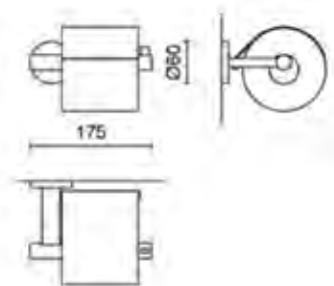

Zack Scala Polished Stainless Steel Toilet Paper Holder With Lid 175 x 60mm

Collection: Scala
Colour: Chrome
Finish: Polished
Size: 175 x 60mm
Made From: Stainless Steel
Spaces: Bathroom
Guarantee: 5 years