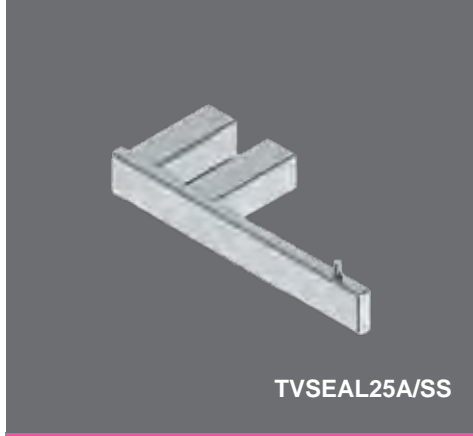

Semplice Alessia Polished Toilet Paper Holder   Technical Drawings   Specifications

Semplice Alessia Polished Toilet Paper Holder

Collection: Alessia
Colour: Chrome
Finish: Polished
Made From: Stainless Steel
Spaces: Bathroom
Guarantee: 10 years