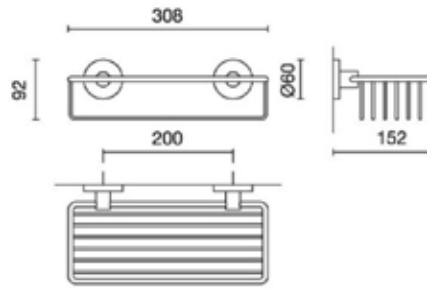

Zack Scala Polished Stainless Steel Large Shower Basket 308 x 152 x 92mm

Collection: Scala
Colour: Chrome
Finish: Polished
Size: 308 x 152 x 92mm
Made From: Stainless Steel
Spaces: Bathroom
Guarantee: 5 years

Zack Scala Polished Stainless Steel Swivelling Double Towel Rail 60 x 465 x 85mm

Technical Drawings

Specifications