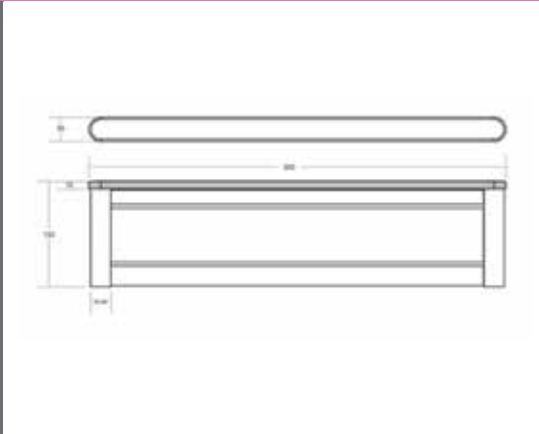

Semplice Chiara Black Glass Shelf   Technical Drawings   Specifications

Semplice Chiara Black Glass Shelf

Collection: Chiara
Colour: Black
Finish: Matt
Made From: Stainless Steel
Spaces: Bathroom
Guarantee: 10 years