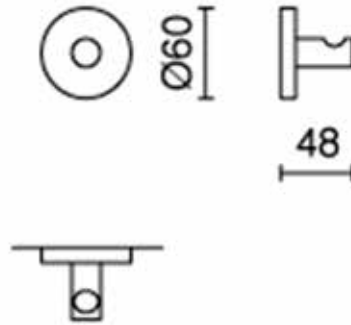

Zack Scala Polished Stainless Steel Single Robe Hook 60 x 48mm

Collection: Scala
Colour: Chrome
Finish: Polished
Size: 60 x 48mm
Made From: Stainless Steel
Spaces: Bathroom
Guarantee: 5 years

Zack Scala Double Towel Hook

Technical Drawings

Specifications