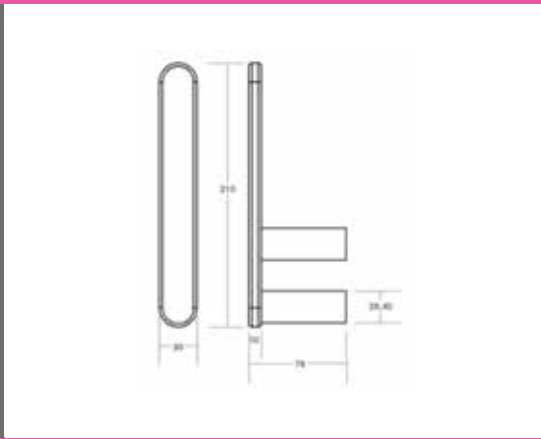

Semplice Chiara Stainless Steel Spare Paper Holder   Technical Drawings   Specifications

Semplice Chiara Stainless Steel Spare Paper Holder

Collection: Chiara
Colour: Chrome
Finish: Brushed
Made From: Stainless Steel
Spaces: Bathroom
Guarantee: 10 years