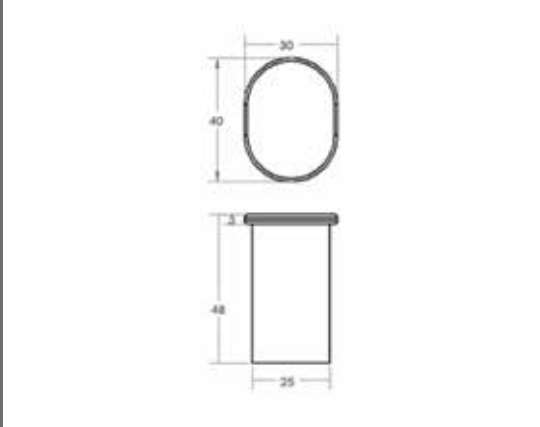

Semplice Chiara Stainless Steel Robe Hook **Technical Drawings** **Specifications**

Semplice Chiara Stainless Steel Robe Hook

Collection: Chiara
Colour: Chrome
Finish: Brushed
Made From: Stainless Steel
Spaces: Bathroom
Guarantee: 10 years