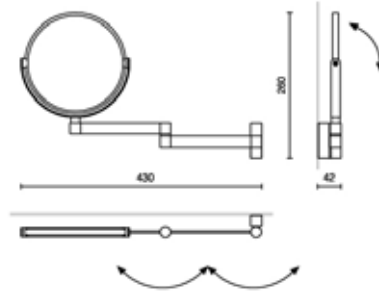

Aston Double Stainless Steel Towel Rail	Technical Drawings	Specifications
 <p style="text-align: right;">DMAST830D</p>		<p>Aston Double Stainless Steel Towel Rail</p> <p>Manufactured from grade 304 stainless steel standard finish polished.</p> <p>Backing plates provided.</p> <p>Tumblers and toilet brushes supplied.</p> <p>Rail sizes standardized at 800mm.</p>  
Aston Stainless Steel Glass Shelf	Technical Drawings	Specifications
 <p style="text-align: right;">DMAST06</p>		<p>Aston Stainless Steel Glass Shelf</p> <p>Manufactured from grade 304 stainless steel standard finish polished.</p> <p>Backing plates provided.</p>  
Aston Stainless Steel Robe Hook	Technical Drawings	Specifications
 <p style="text-align: right;">DMAST08</p>		<p>Aston Stainless Steel Robe Hook</p> <p>Manufactured from grade 304 stainless steel standard finish polished.</p> <p>Backing plates provided.</p>  
Aston Stainless Steel Small Soap Rack	Technical Drawings	Specifications
 <p style="text-align: right;">DMAST07A</p>		<p>Aston Stainless Steel Small Soap Rack</p> <p>Manufactured from grade 304 stainless steel standard finish polished.</p> <p>Backing plates provided.</p>  

ZACK LINEA POLISHED

Zack Linea Polished Cosmetic Mirror

Technical Drawings

Specifications

JEZKLIN40045

Zack Linea Polished Cosmetic Mirror

Stainless steel.

430x260mm.