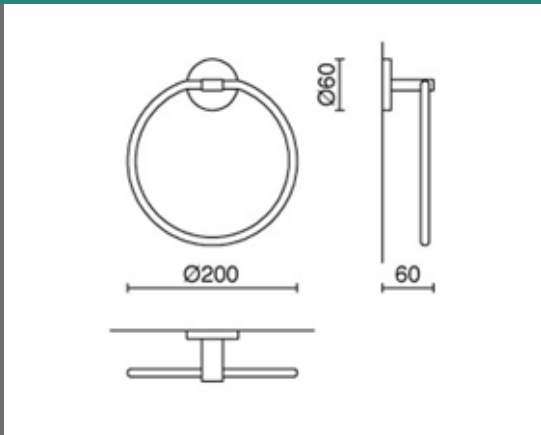

Zack Scala Polished Stainless Steel Towel Ring ø200 x 60mm **Technical Drawings** **Specifications**

Zack Scala Polished Stainless Steel Towel Ring ø200 x 60mm

Collection: Scala
Colour: Chrome
Finish: Polished
Size: 200 x 60mm
Made From: Stainless Steel
Spaces: Bathroom
Guarantee: 5 years