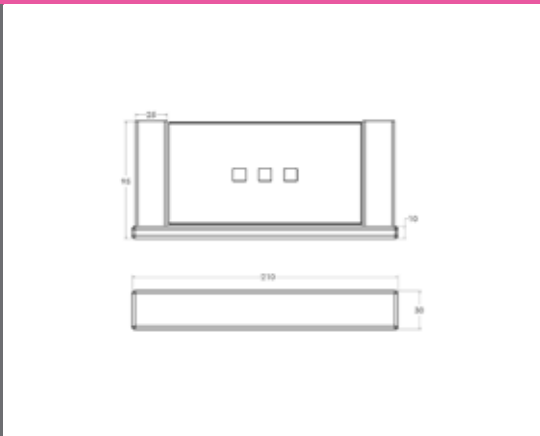

Semplice Alessia Polished Soap Dish   Technical Drawings   Specifications

Semplice Alessia Polished Soap Dish

Collection: Alessia
Colour: Chrome
Finish: Polished
Made From: Stainless Steel
Spaces: Bathroom
Guarantee: 10 years