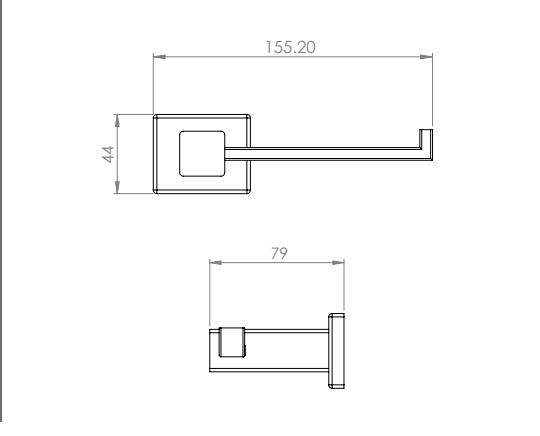

Aston Stainless Steel Toilet Paper Holder Black	Technical Drawings	Specifications

Aston Stainless Steel Toilet Paper Holder Black

Collection: Aston
Colour: Chrome
Finish: Polished
Made From: 304 Stainless Steel
Spaces: Bathroom
Guarantee: 25 years