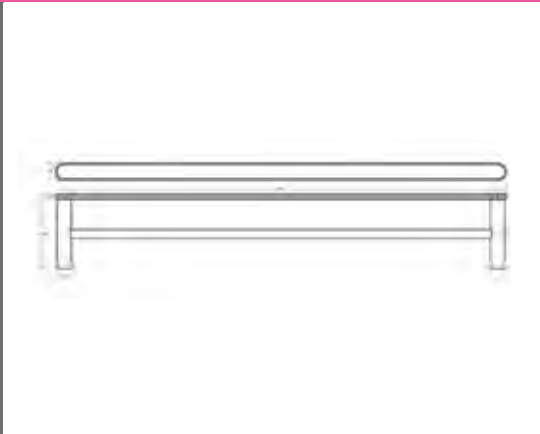

Semplice Chiara Stainless Steel Shower Soap Holder   Technical Drawings   Specifications

Semplice Chiara Stainless Steel Shower Soap Holder

Collection: Chiara
Colour: Chrome
Finish: Brushed
Made From: Stainless Steel
Spaces: Bathroom
Guarantee: 10 years