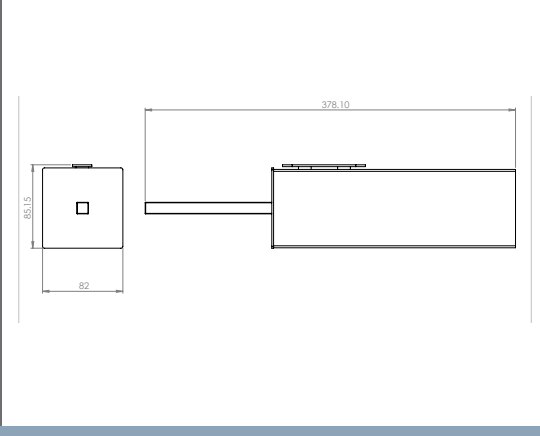

Aston Stainless Steel Toilet Brush Black	Technical Drawings	Specifications

Aston Stainless Steel Toilet Brush Black

Manufactured from grade 304 stainless steel standard finish polished.

Tumblers and toilet brushes supplied.

Backing plates provided.