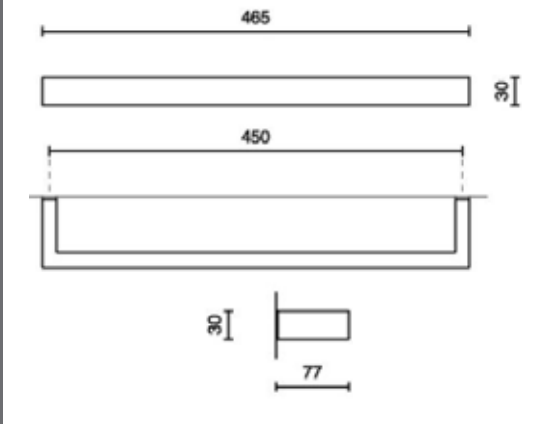

Zack Linea Polished Single Towel Rail   Technical Drawings   Specifications

Zack Linea Polished Single Towel Rail

Stainless steel.

465x30x77mm.