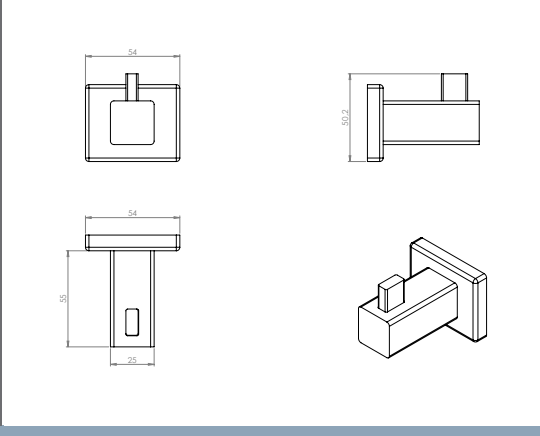

Aston Stainless Steel Robe Hook Black   **Technical Drawings**   **Specifications**

Aston Stainless Steel Robe Hook Black

Manufactured from grade 304 stainless steel standard finish polished.

Backing plates provided.