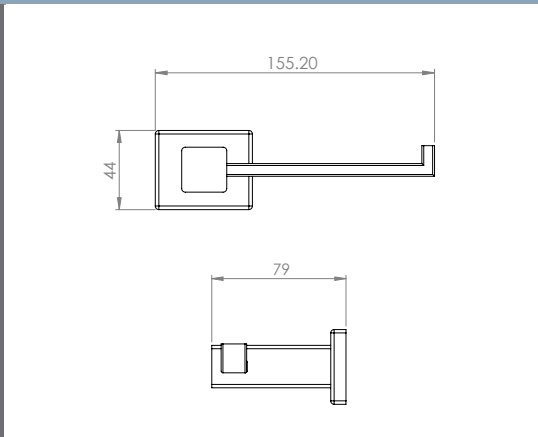

Aston Stainless Steel Toilet Paper Holder	Technical Drawings	Specifications

Aston Stainless Steel Toilet Paper Holder

Collection: Aston
Colour: Chrome
Finish: Polished
Made From: 304 Stainless Steel
Spaces: Bathroom
Guarantee: 25 years