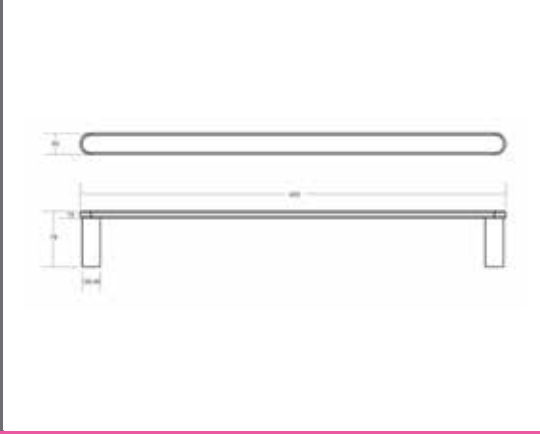

Semplice Chiara Stainless Steel Towel Rail 600mm   Technical Drawings   Specifications

Semplice Chiara Stainless Steel Towel Rail 600mm

Collection: Chiara
Colour: Chrome
Finish: Brushed
Made From: Stainless Steel
Spaces: Bathroom
Guarantee: 10 years