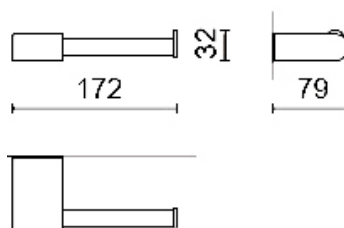

Zack Atoe Polished Stainless Steel Spare Toilet Roll Holder 38 x 120 x 270mm

Technical Drawings

Specifications

JEZKATO40450

Zack Atoe Polished Stainless Steel Spare Toilet Roll Holder 38 x 120 x 270mm

Collection: Atoe
 Colour: Chrome
 Finish: Polished
 Size: 38 x 120 x 270mm
 Made From: Stainless Steel
 Spaces: Bathroom
 Guarantee: 5 years

Zack Atoe Polished Stainless Steel Toilet Roll Holder 38 x 120 x 180mm

Technical Drawings

Specifications

JEKATO40451

Zack Atoe Polished Stainless Steel Toilet Roll Holder 38 x 120 x 180mm

Collection: Atoe
 Colour: Chrome
 Finish: Polished
 Size: 30 x 120 x 180mm
 Made From: Stainless Steel
 Spaces: Bathroom
 Guarantee: 5 years