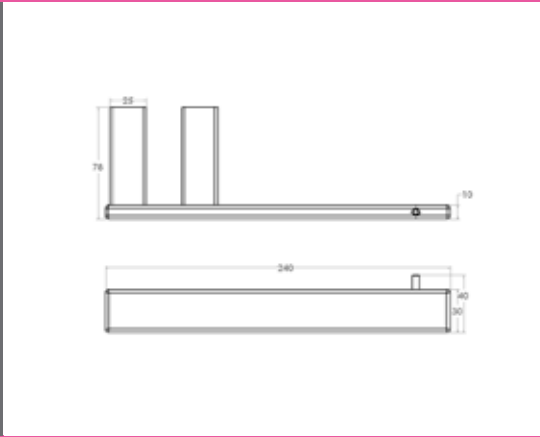

Semplice Alessia Polished Towel Ring Black   Technical Drawings   Specifications

Semplice Alessia Polished Towel Ring Black

Collection: Alessia
Colour: Black
Finish: Matt
Made From: Stainless Steel
Spaces: Bathroom
Guarantee: 10 years