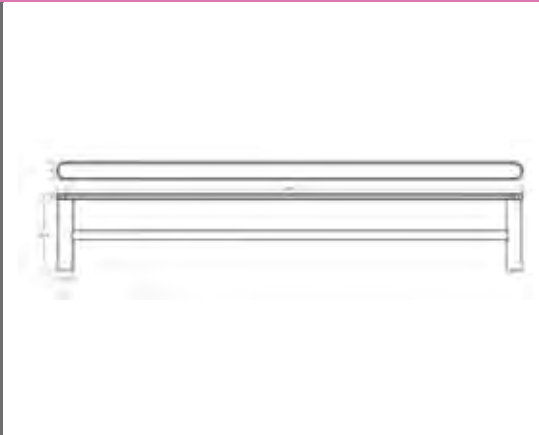

Semplice Chiara Black Double Towel Rail 800mm   Technical Drawings   Specifications

Semplice Chiara Black Double Towel Rail 800mm

Collection: Chiara
Colour: Black
Finish: Matt
Made From: Stainless Steel
Spaces: Bathroom
Guarantee: 10 years