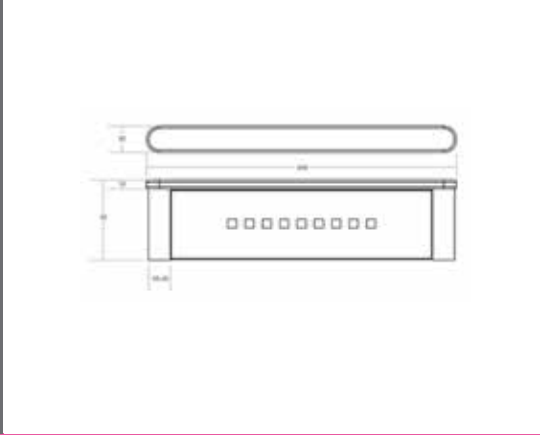

Semplice Chiara Stainless Steel Glass Shelf   Technical Drawings   Specifications

Semplice Chiara Stainless Steel Glass Shelf

Collection: Chiara
Colour: Chrome
Finish: Brushed
Made From: Stainless Steel
Spaces: Bathroom
Guarantee: 10 years