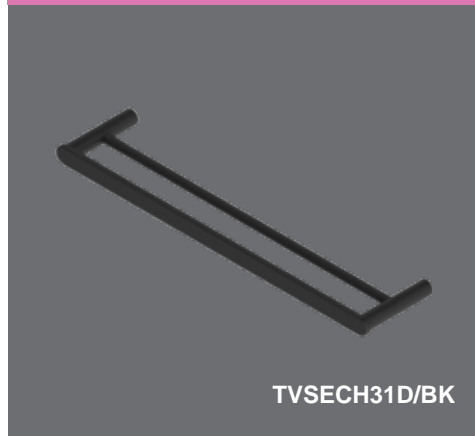

Semplice Chiara Black Double Towel Rail 600mm   Technical Drawings   Specifications

Semplice Chiara Black Double Towel Rail 600mm

Collection: Chiara
Colour: Black
Finish: Matt
Made From: Stainless Steel
Spaces: Bathroom
Guarantee: 10 years