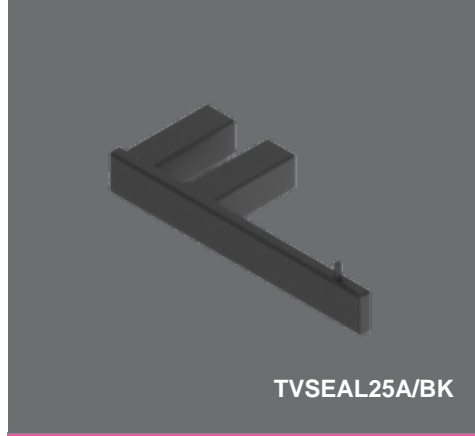

Semplice Alessia Polished Toilet Paper Holder Black   **Technical Drawings**   **Specifications**

Semplice Alessia Polished Toilet Paper Holder

Collection: Alessia
Colour: Black
Finish: Matt
Made From: Stainless Steel
Spaces: Bathroom
Guarantee: 10 years