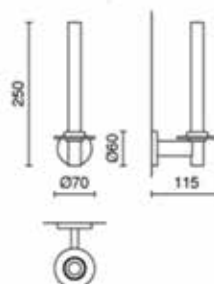

Zack Scala Spare Toilet Roll Holder

Collection: Scala
Finish: Polished
Guarantee: 5 years