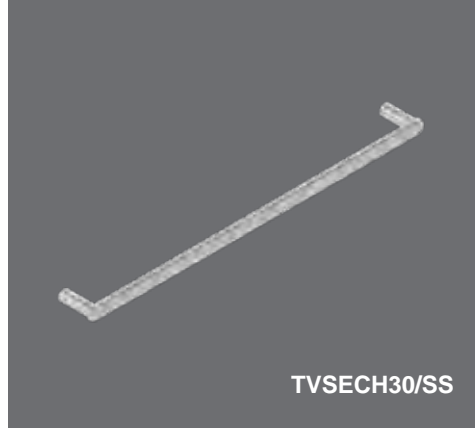

Semplice Chiara Stainless Steel Towel Rail 800mm   Technical Drawings   Specifications

Semplice Chiara Stainless Steel Towel Rail 800mm

Collection: Chiara
Colour: Chrome
Finish: Brushed
Made From: Stainless Steel
Spaces: Bathroom
Guarantee: 10 years