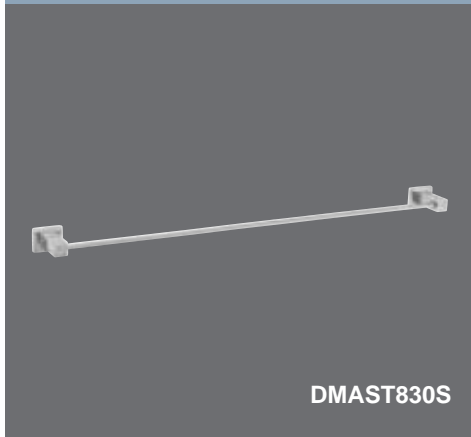

Aston Double Stainless Steel Towel Rail	Technical Drawings	Specifications
 <p style="text-align: right;">DMAST830D</p>		<p>Aston Double Stainless Steel Towel Rail</p> <p>Manufactured from grade 304 stainless steel standard finish polished.</p> <p>Backing plates provided.</p> <p>Tumblers and toilet brushes supplied.</p> <p>Rail sizes standardized at 800mm.</p>  
Aston Stainless Steel Glass Shelf	Technical Drawings	Specifications
 <p style="text-align: right;">DMAST06</p>		<p>Aston Stainless Steel Glass Shelf</p> <p>Manufactured from grade 304 stainless steel standard finish polished.</p> <p>Backing plates provided.</p>  
Aston Stainless Steel Robe Hook	Technical Drawings	Specifications
 <p style="text-align: right;">DMAST08</p>		<p>Aston Stainless Steel Robe Hook</p> <p>Manufactured from grade 304 stainless steel standard finish polished.</p> <p>Backing plates provided.</p>  
Aston Stainless Steel Small Soap Rack	Technical Drawings	Specifications
 <p style="text-align: right;">DMAST07A</p>		<p>Aston Stainless Steel Small Soap Rack</p> <p>Manufactured from grade 304 stainless steel standard finish polished.</p> <p>Backing plates provided.</p>  

Aston Stainless Steel Large Soap Rack	Technical Drawings	Specifications
---------------------------------------	--------------------	----------------

Aston Stainless Steel Large Soap Rack

Manufactured from grade 304 stainless steel standard finish polished.

Backing plates provided.

Aston Single Stainless Steel Towel Rail	Technical Drawings	Specifications
---	--------------------	----------------

Aston Single Stainless Steel Towel Rail

Manufactured from grade 304 stainless steel standard finish polished.