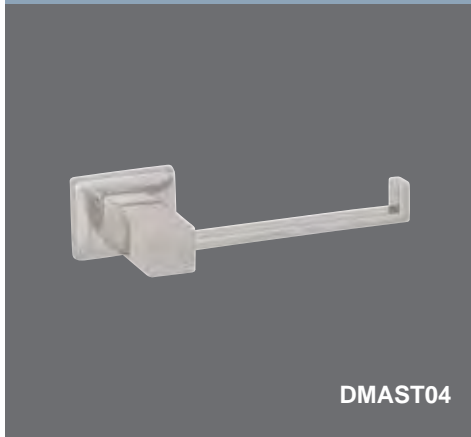

Aston Double Stainless Steel Towel Rail	Technical Drawings	Specifications
 <p style="text-align: right;">DMAST830D</p>		<p>Aston Double Stainless Steel Towel Rail</p> <p>Manufactured from grade 304 stainless steel standard finish polished.</p> <p>Backing plates provided.</p> <p>Tumblers and toilet brushes supplied.</p> <p>Rail sizes standardized at 800mm.</p>  
Aston Stainless Steel Glass Shelf	Technical Drawings	Specifications
 <p style="text-align: right;">DMAST06</p>		<p>Aston Stainless Steel Glass Shelf</p> <p>Manufactured from grade 304 stainless steel standard finish polished.</p> <p>Backing plates provided.</p>  
Aston Stainless Steel Robe Hook	Technical Drawings	Specifications
 <p style="text-align: right;">DMAST08</p>		<p>Aston Stainless Steel Robe Hook</p> <p>Manufactured from grade 304 stainless steel standard finish polished.</p> <p>Backing plates provided.</p>  
Aston Stainless Steel Small Soap Rack	Technical Drawings	Specifications
 <p style="text-align: right;">DMAST07A</p>		<p>Aston Stainless Steel Small Soap Rack</p> <p>Manufactured from grade 304 stainless steel standard finish polished.</p> <p>Backing plates provided.</p>  

Backing plates provided.

Aston Single Stainless Steel Towel Rail	Technical Drawings	Specifications
---	--------------------	----------------

Aston Single Stainless Steel Towel Rail

Manufactured from grade 304 stainless steel standard finish polished.

Backing plates provided.

Tumblers and toilet brushes supplied.

Rail sizes standardized at 800mm.

Aston Stainless Steel Toilet Brush	Technical Drawings	Specifications
------------------------------------	--------------------	----------------

Aston Stainless Steel Toilet Brush

Manufactured from grade 304 stainless steel standard finish polished.

Backing plates provided.

Aston Stainless Steel Toilet Paper Holder	Technical Drawings	Specifications
---	--------------------	----------------