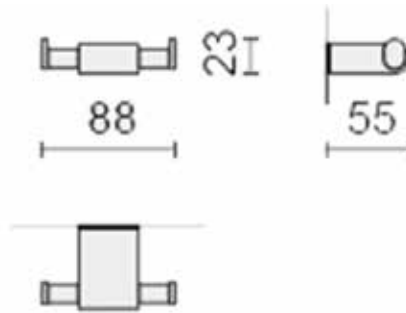

Zack Atoe Polished Stainless Steel Bathroom Shelf 66 x 134 x 576mm

Technical Drawings

Specifications

JEKZKATO40456

Zack Atoe Polished Stainless Steel Bathroom Shelf 66 x 134 x 576mm

Collection: Atoe
 Colour: Chrome
 Finish: Polished
 Size: 66 x 134 x 576mm
 Made From: Stainless Steel
 Spaces: Bathroom
 Guarantee: 5 years

Zack Atoe Polished Stainless Steel Double Towel Hook 38 x 90 x 120mm

Technical Drawings

Specifications

JEZKATO40458

Zack Atoe Polished Stainless Steel Double Towel Hook 38 x 90 x 120mm

Collection: Atoe
 Colour: Chrome
 Finish: Polished
 Size: 38 x 90 x 120mm
 Made From: Stainless Steel
 Spaces: Bathroom
 Guarantee: 5 years

Zack Atoe Polished Stainless Steel Towel Hook 33 x 90 x 90mm

Technical Drawings

Specifications

JEZKATO40470

Zack Atoe Polished Stainless Steel Towel Hook 33 x 90 x 90mm

Collection: Atoe
 Colour: Chrome
 Finish: Polished
 Size: 33 x 90 x 90mm
 Made From: Stainless Steel
 Spaces: Bathroom
 Guarantee: 5 years