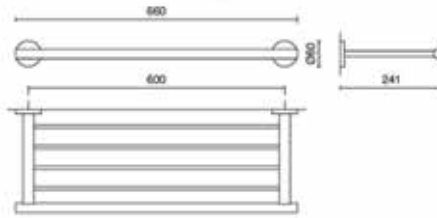

Zack Scala Polished Stainless Steel Towel Shelf
660 x 241 x 60mm

Collection: Scala
Colour: Chrome
Finish: Polished
Size: 660 x 241 x 60mm
Made From: Stainless Steel
Spaces: Bathroom
Guarantee: 5 years

Zack Scala Polished Stainless Steel Wall Mounted Soap Dish
ø116 x 140mm

Technical Drawings

Specifications