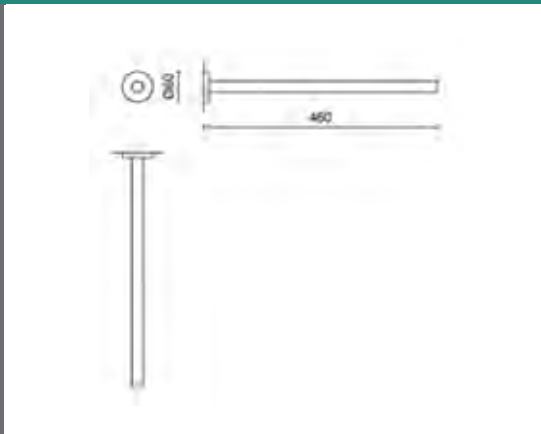

Zack Scala Spare Toilet Roll Holder

Technical Drawings

Specifications

JESCA40053

Zack Scala Spare Toilet Roll Holder

Collection: Scala
Finish: Polished
Guarantee: 5 years

Zack Scala Polished Stainless Steel Towel Holder 60 x 460mm **Technical Drawings** **Specifications**