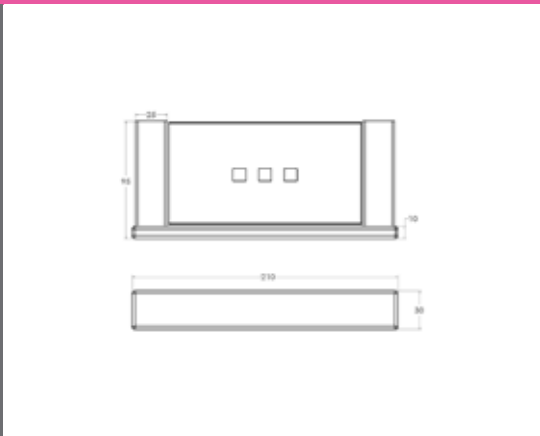

Semplice Alessia Polished Soap Dish Black   Technical Drawings   Specifications

Semplice Alessia Polished Soap Dish Black

Collection: Alessia
Colour: Chrome
Finish: Polished
Made From: Stainless Steel
Spaces: Bathroom
Guarantee: 10 years