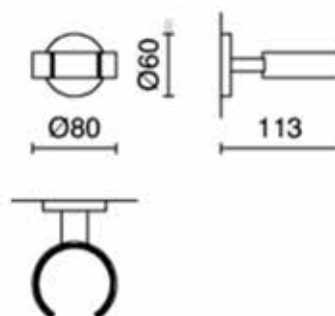

Technical Drawings

Specifications

JESCA40080

Zack Scala Polished Stainless Steel Wall Mounted Liquid Soap Dispenser ø55 x 155mm

Collection: Scala
 Colour: Chrome
 Finish: Polished
 Size: 55 x 155mm
 Made From: Stainless Steel
 Spaces: Bathroom
 Guarantee: 5 years

Zack Scala Polished Stainless Steel Hair Drier Holder 80 x 113 x 60mm

Technical Drawings

Specifications

JESCA40054

Zack Scala Polished Stainless Steel Hair Drier Holder 80 x 113 x 60mm

Collection: Scala
 Colour: Chrome
 Finish: Polished
 Size: 80 x 113 x 60mm
 Made From: Stainless Steel
 Spaces: Bathroom
 Guarantee: 5 years