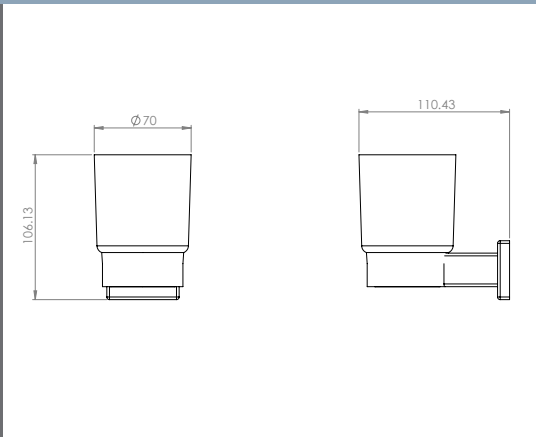

Aston Single Stainless Steel Towel Rail   **Technical Drawings**   **Specifications**

Aston Single Stainless Steel Towel Rail

Manufactured from grade 304 stainless steel standard finish polished.

Backing plates provided.

Tumblers and toilet brushes supplied.

Rail sizes standardized at 800mm.