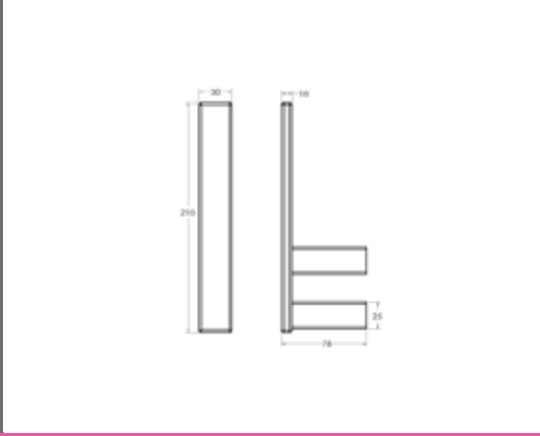

Semplice Alessia Polished Spare Toilet Paper Holder Black   Technical Drawings   Specifications

Semplice Alessia Polished Spare Toilet Paper Holder Black

Collection: Alessia
Colour: Black
Finish: Matt
Made From: Stainless Steel
Spaces: Bathroom
Guarantee: 10 years