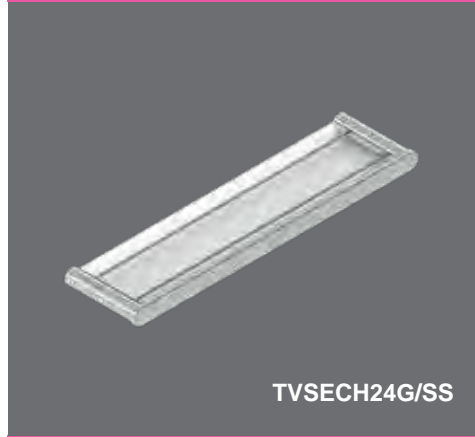

Semplice Chiara Stainless Steel Glass Shelf **Technical Drawings** **Specifications**

Semplice Chiara Stainless Steel Glass Shelf

Collection: Chiara
Colour: Chrome
Finish: Brushed
Made From: Stainless Steel
Spaces: Bathroom
Guarantee: 10 years