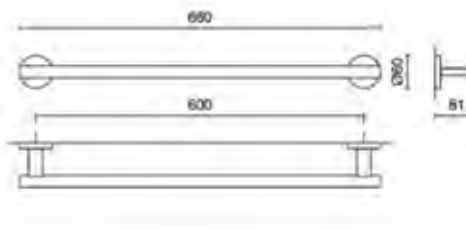

Zack Scala Polished Stainless Steel Single Towel 660 x 81 x 60mm

Collection: Scala
Colour: Chrome
Finish: Polished
Size: 660 x 81 x 60mm
Made From: Stainless Steel
Spaces: Bathroom
Guarantee: 5 years

Zack Scala Polished Stainless Steel Single Towel Rail

Technical Drawings

Specifications