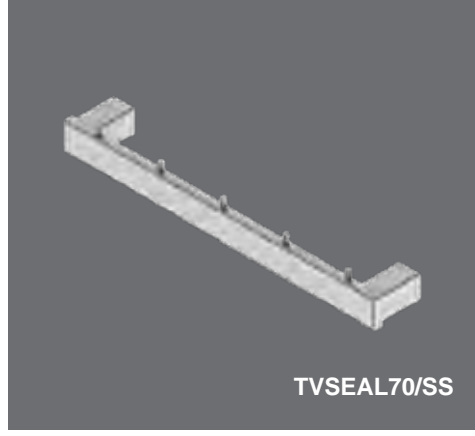

Semplice Alessia Polished Hook Rail   Technical Drawings   Specifications

Semplice Alessia Polished Hook Rail

Collection: Alessia
Colour: Chrome
Finish: Polished
Made From: Stainless Steel
Spaces: Bathroom
Guarantee: 10 years