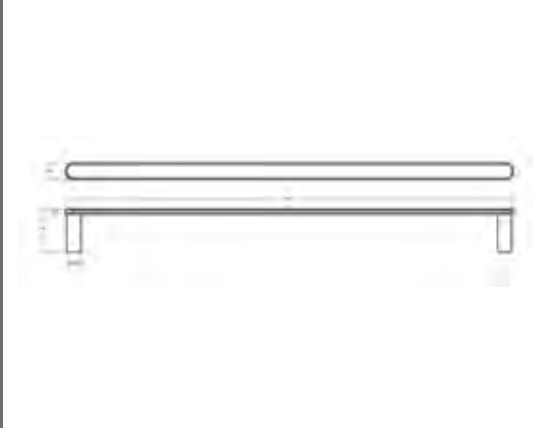

Semplice Chiara Stainless Steel Towel Rail 800mm   Technical Drawings   Specifications

Semplice Chiara Stainless Steel Towel Rail 800mm

Collection: Chiara
Colour: Chrome
Finish: Brushed
Made From: Stainless Steel
Spaces: Bathroom
Guarantee: 10 years