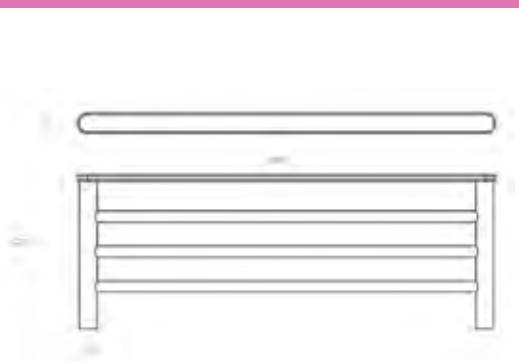

Semplice Chiara Black Towel Rack

Technical Drawings

Specifications

Semplice Chiara Black Towel Rack

Collection: Chiara
Colour: Black
Finish: Matt
Made From: Stainless Steel
Spaces: Bathroom
Guarantee: 10 years