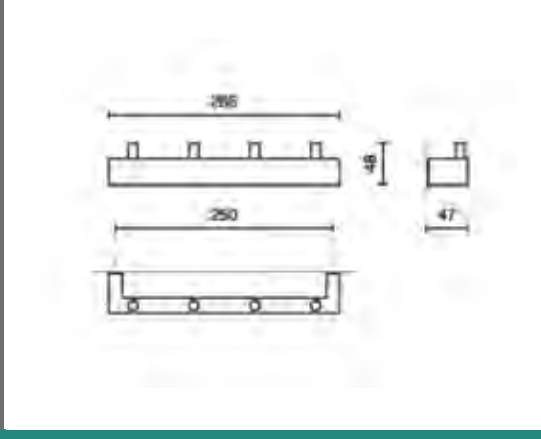

Zack Linea Polished Single Robe Hook Rail   Technical Drawings   Specifications

Zack Linea Polished Single Robe Hook Rail
Stainless steel.
265x48x47mm.