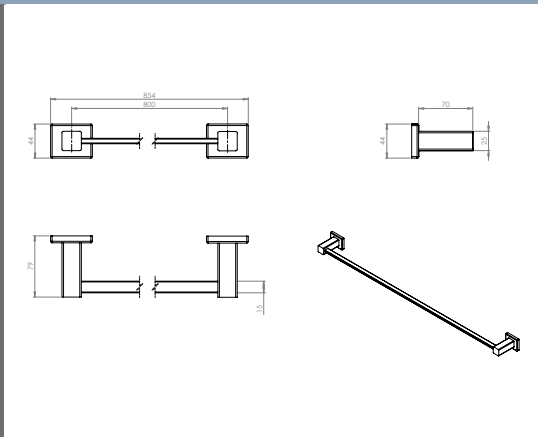

Aston Double Stainless Steel Towel Rail	Technical Drawings	Specifications
 <p style="text-align: right;">DMAST830D</p>		<p>Aston Double Stainless Steel Towel Rail</p> <p>Manufactured from grade 304 stainless steel standard finish polished.</p> <p>Backing plates provided.</p> <p>Tumblers and toilet brushes supplied.</p> <p>Rail sizes standardized at 800mm.</p>  
Aston Stainless Steel Glass Shelf	Technical Drawings	Specifications
 <p style="text-align: right;">DMAST06</p>		<p>Aston Stainless Steel Glass Shelf</p> <p>Manufactured from grade 304 stainless steel standard finish polished.</p> <p>Backing plates provided.</p>  
Aston Stainless Steel Robe Hook	Technical Drawings	Specifications
 <p style="text-align: right;">DMAST08</p>		<p>Aston Stainless Steel Robe Hook</p> <p>Manufactured from grade 304 stainless steel standard finish polished.</p> <p>Backing plates provided.</p>  
Aston Stainless Steel Small Soap Rack	Technical Drawings	Specifications
 <p style="text-align: right;">DMAST07A</p>		<p>Aston Stainless Steel Small Soap Rack</p> <p>Manufactured from grade 304 stainless steel standard finish polished.</p> <p>Backing plates provided.</p>  

Aston Stainless Steel Large Soap Rack	Technical Drawings	Specifications
---------------------------------------	--------------------	----------------

Aston Stainless Steel Large Soap Rack

Manufactured from grade 304 stainless steel standard finish polished.

Backing plates provided.

Aston Single Stainless Steel Towel Rail	Technical Drawings	Specifications
---	--------------------	----------------

Aston Single Stainless Steel Towel Rail

Manufactured from grade 304 stainless steel standard finish polished.