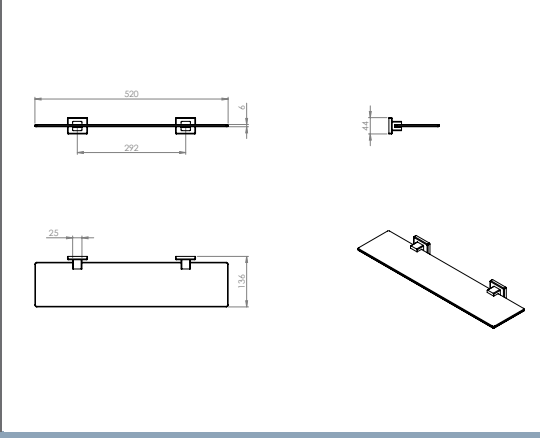

Aston Double Stainless Steel Towel Rail Black

Manufactured from grade 304 stainless steel standard finish polished.

Backing plates provided.

Rail sizes standardized at 800mm.

Aston Stainless Steel Glass Shelf Black **Technical Drawings** **Specifications**