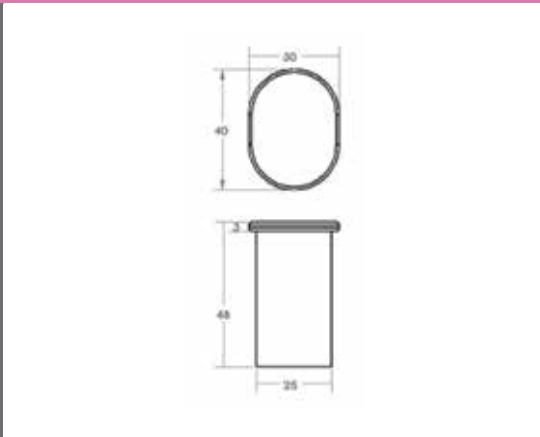

Semplice Chiara Black Robe Hook   Technical Drawings   Specifications

Semplice Chiara Black Robe Hook

Collection: Chiara
Colour: Black
Finish: Matt
Made From: Stainless Steel
Spaces: Bathroom
Guarantee: 10 years