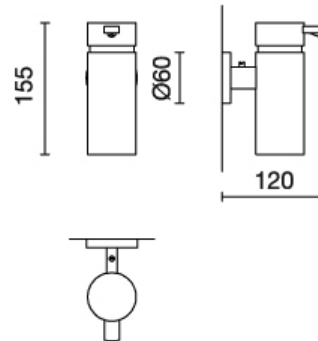

Zack Scala Polished Stainless Steel Hair Drier Holder 80 x 113 x 60mm

Technical Drawings

Specifications

JESCA40054

Zack Scala Polished Stainless Steel Hair Drier Holder 80 x 113 x 60mm

Collection: Scala
 Colour: Chrome
 Finish: Polished
 Size: 80 x 113 x 60mm
 Made From: Stainless Steel
 Spaces: Bathroom
 Guarantee: 5 years

Zack Scala Polished Stainless Steel Towel Shelf
660 x 241 x 60mm

Technical Drawings

Specifications

JESCA40065

Zack Scala Polished Stainless Steel Towel Shelf
660 x 241 x 60mm

Collection: Scala
Colour: Chrome
Finish: Polished
Size: 660 x 241 x 60mm
Made From: Stainless Steel
Spaces: Bathroom
Guarantee: 5 years

Zack Scala Polished Stainless Steel Wall Mounted Soap Dish
ø116 x 140mm

Technical Drawings

Specifications

JESCA40097

Zack Scala Polished Stainless Steel Wall Mounted Soap Dish ø116 x 140mm

Collection: Scala
Colour: Chrome
Finish: Polished
Size: 116 x 140mm
Made From: Stainless Steel
Spaces: Bathroom
Guarantee: 5 years