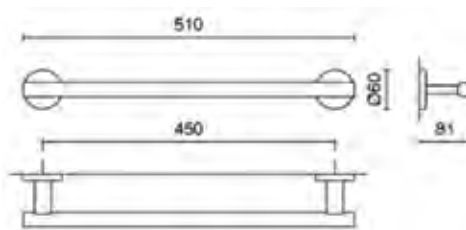

Stainless steel.

Freestanding.

Zack Scala Polished Stainless Steel Single Towel Rail
510 x 81 x 60mm

Technical Drawings

Specifications

JESCA40056

Zack Scala Polished Stainless Steel Single Towel Rail 510 x 81 x 60mm