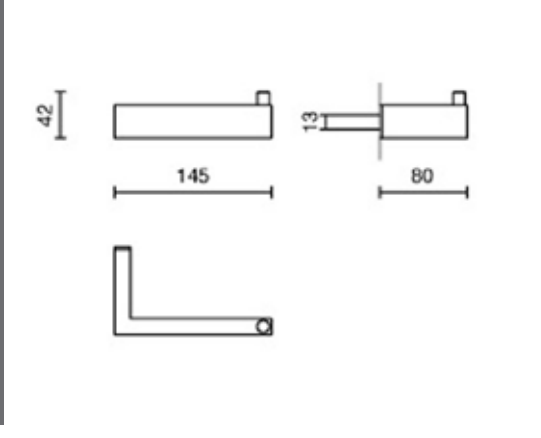

Aston Double Stainless Steel Towel Rail	Technical Drawings	Specifications
 <p style="text-align: right;">DMAST830D</p>		<p>Aston Double Stainless Steel Towel Rail</p> <p>Manufactured from grade 304 stainless steel standard finish polished.</p> <p>Backing plates provided.</p> <p>Tumblers and toilet brushes supplied.</p> <p>Rail sizes standardized at 800mm.</p>  
Aston Stainless Steel Glass Shelf	Technical Drawings	Specifications
 <p style="text-align: right;">DMAST06</p>		<p>Aston Stainless Steel Glass Shelf</p> <p>Manufactured from grade 304 stainless steel standard finish polished.</p> <p>Backing plates provided.</p>  
Aston Stainless Steel Robe Hook	Technical Drawings	Specifications
 <p style="text-align: right;">DMAST08</p>		<p>Aston Stainless Steel Robe Hook</p> <p>Manufactured from grade 304 stainless steel standard finish polished.</p> <p>Backing plates provided.</p>  
Aston Stainless Steel Small Soap Rack	Technical Drawings	Specifications
 <p style="text-align: right;">DMAST07A</p>		<p>Aston Stainless Steel Small Soap Rack</p> <p>Manufactured from grade 304 stainless steel standard finish polished.</p> <p>Backing plates provided.</p>  

Zack Linea Polished Single Robe Hook
 Stainless steel.
 15x47x48mm.

Zack Linea Polished Single Robe Hook Technical Drawings Specifications

Zack Linea Polished Single Robe Hook
 Stainless steel.
 20x62x64mm.

Zack Linea Polished Single Robe Hook Rail Technical Drawings Specifications

Zack Linea Polished Single Robe Hook Rail
 Stainless steel.
 265x48x47mm.

Zack Linea Polished Toilet Roll Holder Technical Drawings Specifications