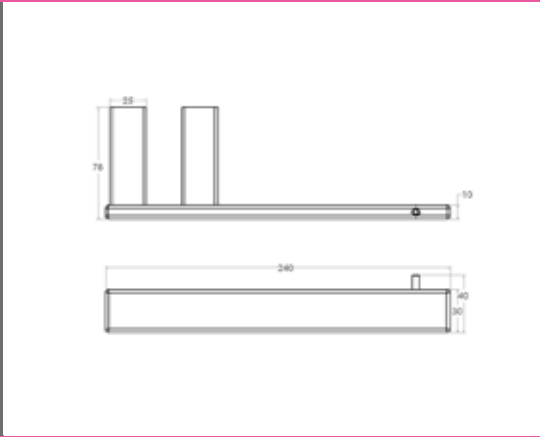

Semplice Alessia Polished Towel Ring   Technical Drawings   Specifications

Semplice Alessia Polished Towel Ring

Collection: Alessia
Colour: Chrome
Finish: Polished
Made From: Stainless Steel
Spaces: Bathroom
Guarantee: 10 years