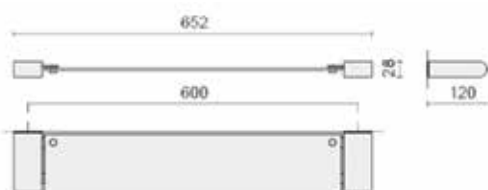

Zack Atoe Polished Stainless Steel Toilet Brush 100 x 140 x 370mm

Technical Drawings

Specifications

JEZKATO40454

Zack Atoe Polished Stainless Steel Toilet Brush 100 x 140 x 370mm

Collection: Atoe
 Colour: Chrome
 Finish: Polished
 Size: 100 x 140 x 370mm
 Made From: Stainless Steel
 Spaces: Bathroom
 Guarantee: 5 years

Zack Atoe Polished Stainless Steel Bathroom Shelf 66 x 134 x 576mm

Technical Drawings

Specifications

JEKZKATO40456

Zack Atoe Polished Stainless Steel Bathroom Shelf 66 x 134 x 576mm

Collection: Atoe
 Colour: Chrome
 Finish: Polished
 Size: 66 x 134 x 576mm
 Made From: Stainless Steel
 Spaces: Bathroom
 Guarantee: 5 years