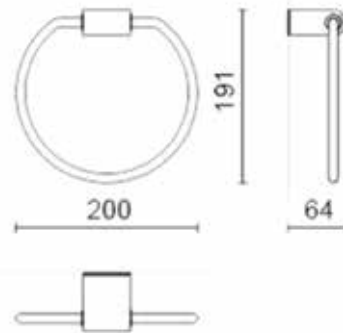

Zack Atoe Polished Stainless Steel Towel Hook 33 x 90 x 90mm

Technical Drawings

Specifications

JEZKATO40470

Zack Atoe Polished Stainless Steel Towel Hook 33 x 90 x 90mm

Collection: Atoe
 Colour: Chrome
 Finish: Polished
 Size: 33 x 90 x 90mm
 Made From: Stainless Steel
 Spaces: Bathroom
 Guarantee: 5 years

Zack Atoe Polished Stainless Steel Towel Rail 38 x 120 x 510mm

Technical Drawings

Specifications

JEZKATO40459

Zack Atoe Polished Stainless Steel Towel Rail 38 x 120 x 510mm

Collection: Atoe
 Colour: Chrome
 Finish: Polished
 Size: 38 x 120 x 510mm
 Made From: Stainless Steel
 Spaces: Bathroom
 Guarantee: 5 years

Zack Atoe Polished Stainless Steel Towel Rail 38 x 120 x 660mm

Technical Drawings

Specifications

JEZKATO40460

Zack Atoe Polished Stainless Steel Towel Rail 38 x 120 x 660mm

Collection: Atoe
 Colour: Chrome
 Finish: Polished
 Size: 38 x 120 x 660mm
 Made From: Stainless Steel
 Spaces: Bathroom
 Guarantee: 5 years

Zack Atoe Polished Stainless Steel Towel Ring
38 x 210 x 210mm

Technical Drawings

Specifications

JEKATO40461

Zack Atoe Polished Stainless Steel Towel Ring
38 x 210 x 210mm

Collection: Atoe
Colour: Chrome
Finish: Polished
Size: 38 x 210 x 210mm Made
From: Stainless Steel
Spaces: Bathroom
Guarantee: 5 years