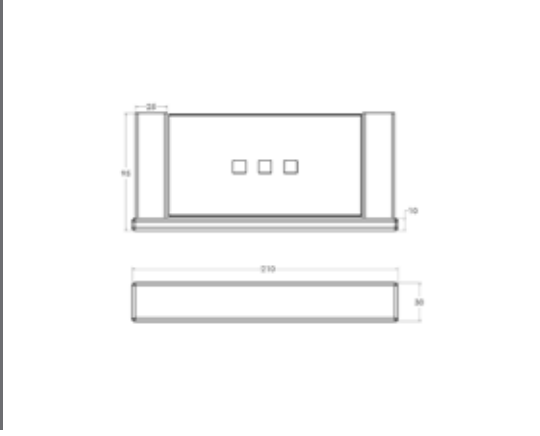

Semplice Alessia Polished Shower Soap Dish   Technical Drawings   Specifications

Semplice Alessia Polished Shower Soap Dish

Collection: Alessia
Colour: Chrome
Finish: Polished
Made From: Stainless Steel
Spaces: Bathroom
Guarantee: 10 years