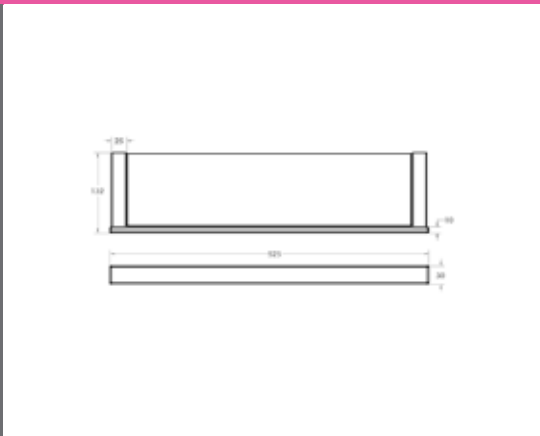

Semplice Alessia Polished Glass Shelf   Technical Drawings   Specifications

Semplice Alessia Polished Glass Shelf

Collection: Alessia
Colour: Chrome
Finish: Polished
Made From: Stainless Steel
Spaces: Bathroom
Guarantee: 10 years