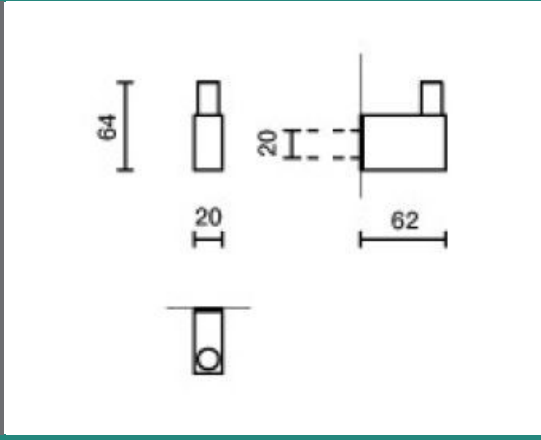

Zack Linea Polished Single Robe Hook   Technical Drawings   Specifications

Zack Linea Polished Single Robe Hook
Stainless steel.
20x62x64mm.