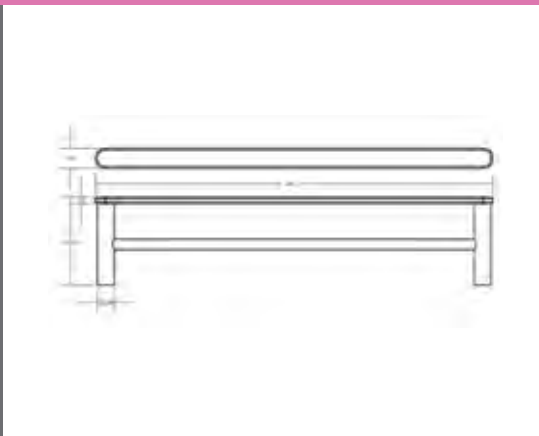

Semplice Chiara Black Double Towel Rail 600mm   Technical Drawings   Specifications

Semplice Chiara Black Double Towel Rail 600mm

Collection: Chiara
Colour: Black
Finish: Matt
Made From: Stainless Steel
Spaces: Bathroom
Guarantee: 10 years