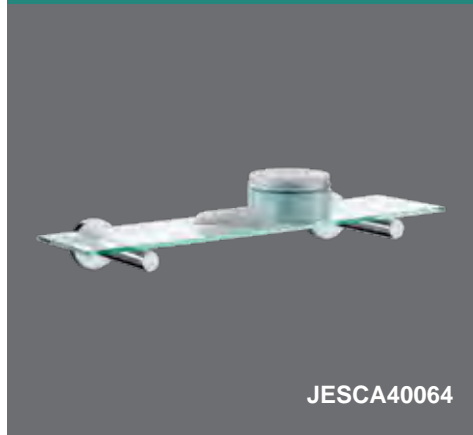

Zack Scala Polished Stainless Steel Glass Shelf 500 x 120 x 60mm **Technical Drawings** **Specifications**

Zack Scala Polished Stainless Steel Glass Shelf 500 x 120 x 60mm

Collection: Scala
Colour: Chrome
Finish: Polished
Size: 500 x 120 x 60mm
Made From: Stainless Steel
Spaces: Bathroom
Guarantee: 5 years