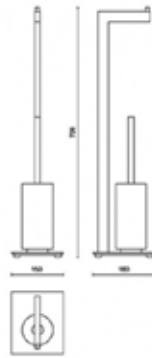

Stainless steel.

465x30x132mm.

ZACK LINEA POLISHED

Zack Linea Polished Glass Shelf	Technical Drawings	Specifications
 <p>JEZKLIN40030</p>		<p>Zack Linea Polished Glass Shelf</p> <p>Stainless steel.</p> <p>615x30x132mm.</p> 
<p>Zack Linea Polished Stainless Shower Shelf 353 x 132mm</p>  <p>JEZKLIN40044</p>		<p>Zack Linea Polished Stainless Shower Shelf 353 x 132mm</p> <p>Stainless steel.</p> 
<p>Zack Linea Polished Stainless Steel Shower Basket 85 x 132 x 265mm</p>  <p>JEZKLIN40023</p>		<p>Zack Linea Polished Stainless Steel Shower Basket 85 x 132 x 265mm</p> <p>Stainless steel.</p> 
<p>Zack Linea Polished Stainless Steel Corner Shower Basket 140 x 218 x 302mm</p>  <p>JEZKLIN40042</p>		<p>Zack Linea Polished Stainless Steel Corner Shower Basket 140 x 218 x 302mm</p> <p>Stainless steel.</p> 

ZACK LINEA POLISHED

Zack Linea Polished Cosmetic Mirror

Technical Drawings

Specifications

JEZKLIN40045

Zack Linea Polished Cosmetic Mirror

Stainless steel.

430x260mm.

Zack Linea Polished Stainless Steel Freestanding Toilet Butler 150 x 180 x 726mm

Technical Drawings

Specifications

JEZKLIN40027

Zack Linea Polished Stainless Steel Freestanding Toilet Butler 150 x 180 x 726mm