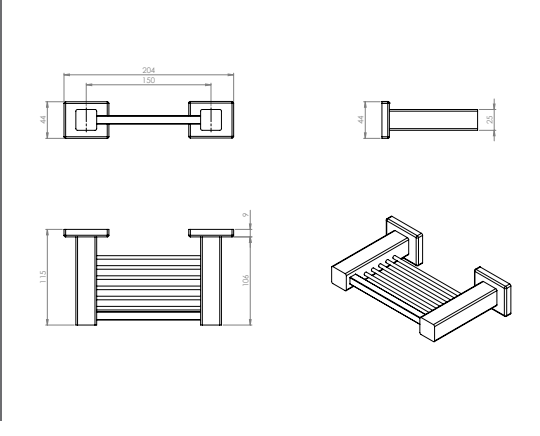

Aston Stainless Steel Small Soap Rack Black   **Technical Drawings**   **Specifications**

Aston Stainless Steel Small Soap Rack Black

Manufactured from grade 304 stainless steel standard finish polished.

Backing plates provided.