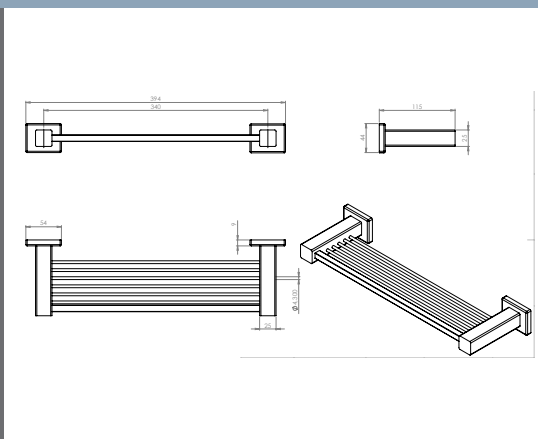

Aston Stainless Steel Large Soap Rack	Technical Drawings	Specifications

Aston Stainless Steel Large Soap Rack

Manufactured from grade 304 stainless steel standard finish polished.

Backing plates provided.