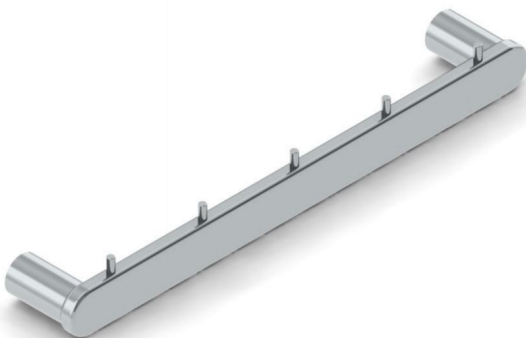

BEAUTIFULLY SIMPLE
BATHROOMWARE

SEMPLICE

Chiara

ACCESSORIES RANGE

The **SEMPLICE** brand - pronounced sem-plee-chay – has been designed to add the finishing touch to modern and contemporary bathrooms. The first range - **SEMPLICE Chiara** – features a modern, rounded aesthetic, with pared down and practical good looks. The Chiara range includes a floating shelf, a robe hook, a toilet roll holder and a towel rail and more.

Semplice | Chiara Accessory Range

- Proudly SA
- Manufactured from 304 stainless steel
- 10 Year guarantee
- Superior fixation for easy installation

ITALTILE

COMMERCIAL

GAUTENG - commercialgauteng@italtile.co.za **KZN** - commercialkzn@italtile.co.za

SEMPLICE CHIARA STAINLESS STEEL GLASS SHELF
TVSECH24G/SS

SEMPLICE CHIARA STAINLESS STEEL SHOWER SOAP HOLDER
TVSECH69/SS

Chiara Accessory Range

SEMPLICE CHIARA SOAP DISH STAINLESS STEEL

TVSECH29G/SS

SEMPLICE CHIARA ROBE HOOK STAINLESS STEEL

TVSECH22/SS

SEMPLICE CHIARA HOOK RAIL 300MM STAINLESS STEEL

TVSECH70/SS

Chiara Accessory Range

SEMPLICE CHIARA STAINLESS STEEL PAPER HOLDER
TVSECH25A/SS

SEMPLICE CHIARA STAINLESS STEEL SPARE PAPER HOLDER
TVSECH25B/SS