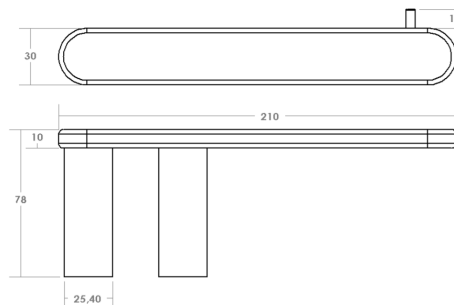

TVSECH22/SS

SEMPLICE CHIARA HOOK RAIL 300MM STAINLESS STEEL

TVSECH70/SS

Chiara Accessory Range

SEMPLICE CHIARA STAINLESS STEEL PAPER HOLDER
TVSECH25A/SS

SEMPLICE CHIARA STAINLESS STEEL SPARE PAPER HOLDER
TVSECH25B/SS

SEMPLICE CHIARA STAINLESS STEEL TOWEL RING
TVSECH60/SS

Chiara Accessory Range

SEMPLICE CHIARA STAINLESS STEEL SINGLE TOWEL RAIL

TVSECH31/SS—600mm

TVSECH30/SS—800mm

SEMPLICE CHIARA STAINLESS STEEL DOUBLE TOWEL RAIL