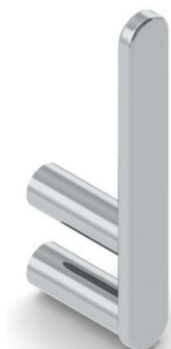

BEAUTIFULLY SIMPLE
BATHROOMWARE

SEMPLICE

Chiara

ACCESSORIES RANGE

The **SEMPLICE** brand - pronounced sem-plee-chay – has been designed to add the finishing touch to modern and contemporary bathrooms. The first range - **SEMPLICE Chiara** – features a modern, rounded aesthetic, with pared down and practical good looks. The Chiara range includes a floating shelf, a robe hook, a toilet roll holder and a towel rail and more.

SEMPLICE CHIARA STAINLESS STEEL GLASS SHELF
TVSECH24G/SS

SEMPLICE CHIARA STAINLESS STEEL SHOWER SOAP HOLDER
TVSECH69/SS

Chiara Accessory Range

SEMPLICE CHIARA SOAP DISH STAINLESS STEEL

TVSECH29G/SS

SEMPLICE CHIARA ROBE HOOK STAINLESS STEEL

TVSECH22/SS

SEMPLICE CHIARA HOOK RAIL 300MM STAINLESS STEEL

TVSECH70/SS

Chiara Accessory Range

SEMPLICE CHIARA STAINLESS STEEL PAPER HOLDER
TVSECH25A/SS

SEMPLICE CHIARA STAINLESS STEEL SPARE PAPER HOLDER
TVSECH25B/SS

SEMPLICE CHIARA STAINLESS STEEL TOWEL RING
TVSECH60/SS

Chiara Accessory Range

SEMPLICE CHIARA STAINLESS STEEL SINGLE TOWEL RAIL

TVSECH31/SS—600mm

TVSECH30/SS—800mm

SEMPLICE CHIARA STAINLESS STEEL DOUBLE TOWEL RAIL