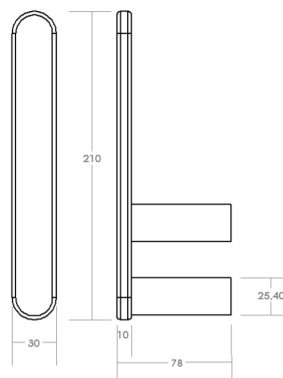

TVSECH22/SS

SEMPLICE CHIARA HOOK RAIL 300MM STAINLESS STEEL

TVSECH70/SS

Chiara Accessory Range

SEMPLICE CHIARA STAINLESS STEEL PAPER HOLDER
TVSECH25A/SS

SEMPLICE CHIARA STAINLESS STEEL SPARE PAPER HOLDER
TVSECH25B/SS

SEMPLICE CHIARA STAINLESS STEEL TOWEL RING
TVSECH60/SS

Chiara Accessory Range

SEMPLICE CHIARA STAINLESS STEEL SINGLE TOWEL RAIL

TVSECH31/SS—600mm

TVSECH30/SS—800mm

SEMPLICE CHIARA STAINLESS STEEL DOUBLE TOWEL RAIL

TVSECH31D/SS—600mm

TVSECH30D/SS—800mm