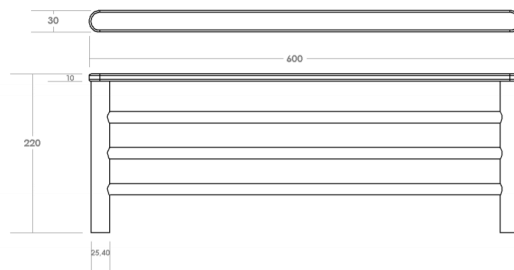

Chiara Accessory Range

SEMPLICE CHIARA STAINLESS STEEL TOWEL RACK 600MM
TVSECH15/SS