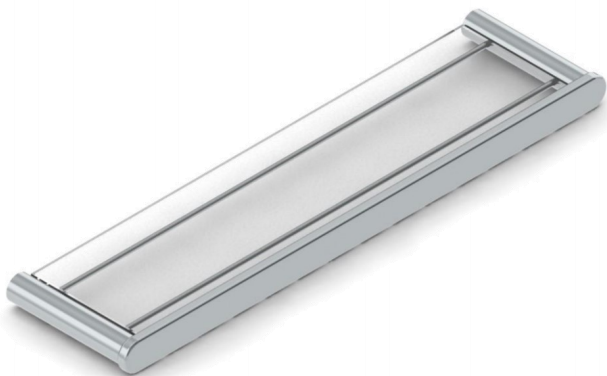

SEMPLICE CHIARA STAINLESS STEEL GLASS SHELF
TVSECH24G/SS