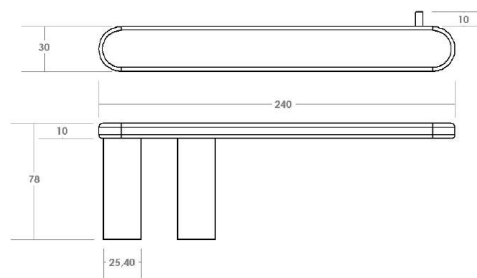

TVSECH22/SS

SEMPLICE CHIARA HOOK RAIL 300MM STAINLESS STEEL

TVSECH70/SS

Chiara Accessory Range

SEMPLICE CHIARA STAINLESS STEEL PAPER HOLDER
TVSECH25A/SS

SEMPLICE CHIARA STAINLESS STEEL SPARE PAPER HOLDER
TVSECH25B/SS

SEMPLICE CHIARA STAINLESS STEEL TOWEL RING
TVSECH60/SS

Chiara Accessory Range

SEMPLICE CHIARA STAINLESS STEEL SINGLE TOWEL RAIL

TVSECH31/SS—600mm

TVSECH30/SS—800mm

SEMPLICE CHIARA STAINLESS STEEL DOUBLE TOWEL RAIL