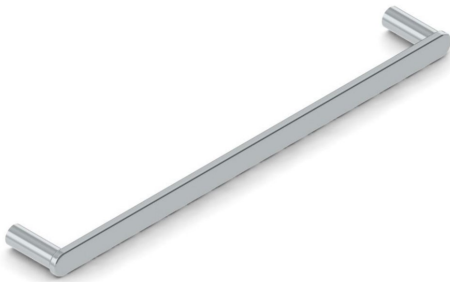

BEAUTIFULLY SIMPLE
BATHROOMWARE

SEMPLICE

Chiara

ACCESSORIES RANGE

The **SEMPLICE** brand - pronounced sem-plee-chay – has been designed to add the finishing touch to modern and contemporary bathrooms. The first range - **SEMPLICE Chiara** – features a modern, rounded aesthetic, with pared down and practical good looks. The Chiara range includes a floating shelf, a robe hook, a toilet roll holder and a towel rail and more.

TVSECH22/SS

SEMPLICE CHIARA HOOK RAIL 300MM STAINLESS STEEL

TVSECH70/SS

Chiara Accessory Range

SEMPLICE CHIARA STAINLESS STEEL PAPER HOLDER
TVSECH25A/SS

SEMPLICE CHIARA STAINLESS STEEL SPARE PAPER HOLDER
TVSECH25B/SS

SEMPLICE CHIARA STAINLESS STEEL TOWEL RING
TVSECH60/SS

Chiara Accessory Range

SEMPLICE CHIARA STAINLESS STEEL SINGLE TOWEL RAIL

TVSECH31/SS—600mm

TVSECH30/SS—800mm

SEMPLICE CHIARA STAINLESS STEEL DOUBLE TOWEL RAIL