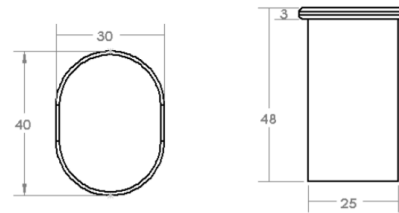

SEMPLICE CHIARA ROBE HOOK STAINLESS STEEL

TVSECH22/SS