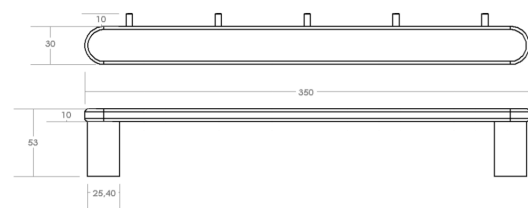

SEMPLICE CHIARA STAINLESS STEEL GLASS SHELF
TVSECH24G/SS

SEMPLICE CHIARA STAINLESS STEEL SHOWER SOAP HOLDER
TVSECH69/SS

Chiara Accessory Range

SEMPLICE CHIARA SOAP DISH STAINLESS STEEL

TVSECH29G/SS

SEMPLICE CHIARA ROBE HOOK STAINLESS STEEL

TVSECH22/SS

SEMPLICE CHIARA HOOK RAIL 300MM STAINLESS STEEL

TVSECH70/SS

Chiara Accessory Range

SEMPLICE CHIARA STAINLESS STEEL PAPER HOLDER
TVSECH25A/SS

SEMPLICE CHIARA STAINLESS STEEL SPARE PAPER HOLDER
TVSECH25B/SS

SEMPLICE CHIARA STAINLESS STEEL TOWEL RING
TVSECH60/SS

Chiara Accessory Range

SEMPLICE CHIARA STAINLESS STEEL SINGLE TOWEL RAIL

TVSECH31/SS—600mm

TVSECH30/SS—800mm

SEMPLICE CHIARA STAINLESS STEEL DOUBLE TOWEL RAIL