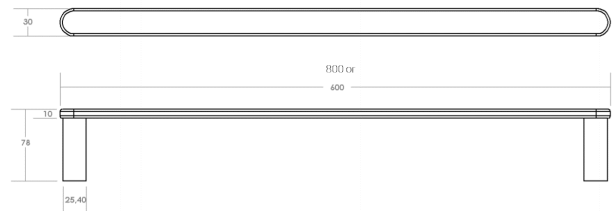

TVSECH22/SS

SEMPLICE CHIARA HOOK RAIL 300MM STAINLESS STEEL

TVSECH70/SS

Chiara Accessory Range

SEMPLICE CHIARA STAINLESS STEEL PAPER HOLDER
TVSECH25A/SS

SEMPLICE CHIARA STAINLESS STEEL SPARE PAPER HOLDER
TVSECH25B/SS

SEMPLICE CHIARA STAINLESS STEEL TOWEL RING
TVSECH60/SS

Chiara Accessory Range

SEMPLICE CHIARA STAINLESS STEEL SINGLE TOWEL RAIL

TVSECH31/SS—600mm

TVSECH30/SS—800mm

SEMPLICE CHIARA STAINLESS STEEL DOUBLE TOWEL RAIL

TVSECH31D/SS—600mm

TVSECH30D/SS—800mm