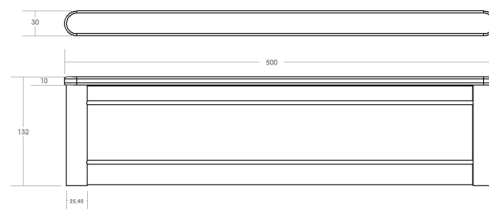

SEMPLICE CHIARA STAINLESS STEEL GLASS SHELF
TVSECH24G/SS