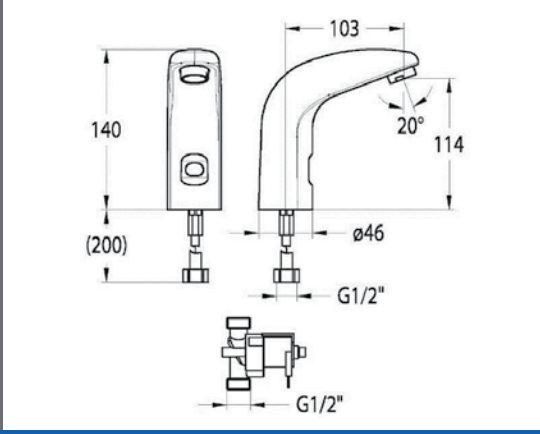

Itral Progressive Lever Operated Basin Mixer - Medical **Technical Drawings** **Specifications**

Itral Progressive Lever Operated Basin Mixer - Medical

Built in bath

1700 x 750 x 470mm

Itral Electronic Basin Tap with infrared Sensor Powered by 230v Mains **Technical Drawings** **Specifications**