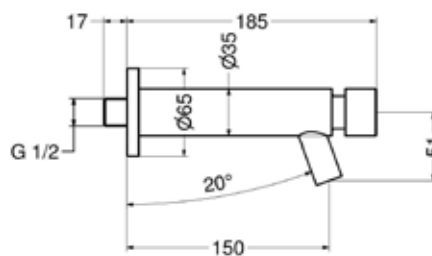

Idral Push Button Self Closing Tap - Wall

Batteries only.

Made in Italy.
10 year warranty.

SAPCS certified and JASWIC listed.
Cold water only.