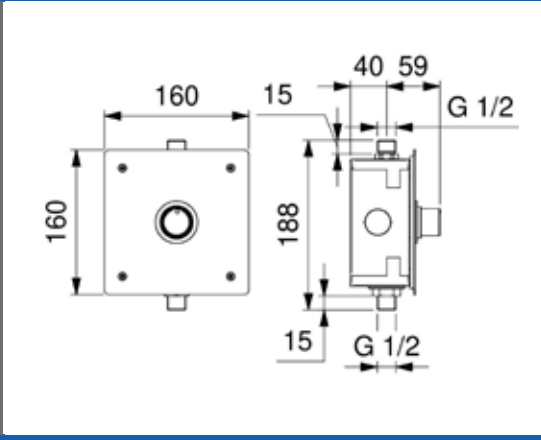

Itral Concealed Self-Closing Toilet Flush Valve **Technical Drawings** **Specifications**

Itral Concealed Self-Closing Toilet Flush Valve

4.5 litre flush.

Made in Italy.
10 year warranty.

Itral Self-Closing Urinal Flush Valve **Technical Drawings** **Specifications**