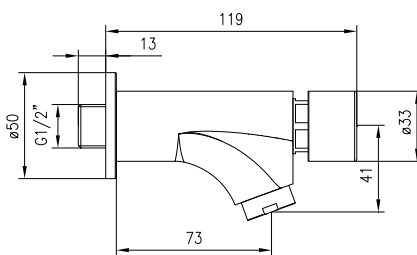

Idral Push Button Tap - Wall

Made in Italy.
10 year warranty.

SAPCS certified and JASWIC listed.
Cold water only.