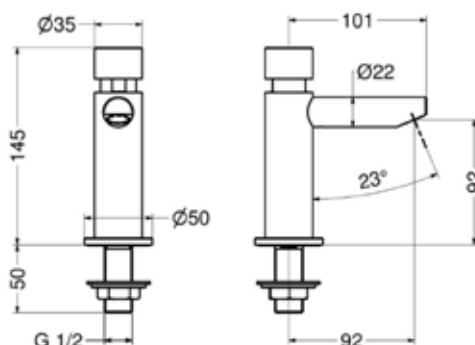

TVIDITT800.10

Idral Self Closing Basin Tap, 800 Series, 15 Sec

Made in Italy.
10 year warranty.

NEW modern push button pillar.

Idral Mechanical Mixer - Under Basin **Technical Drawings** **Specifications**