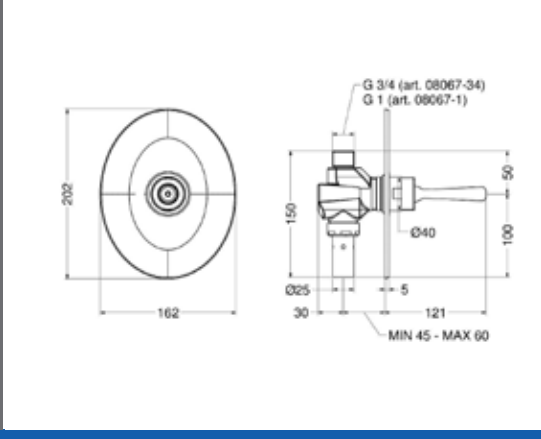

Itral Concealed Self-Closing Flush Valve   **Technical Drawings**   **Specifications**

Itral Concealed Self-Closing Flush Valve

Flush valve with vandal proof lever.

Made in Italy.
10 year warranty.