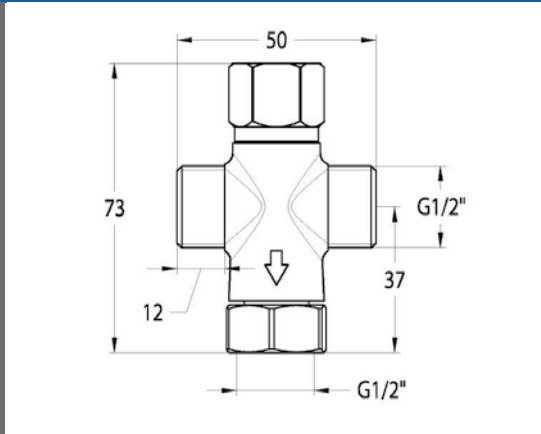

TVIDITT800.10

Idral Self Closing Basin Tap, 800 Series, 15 Sec

Made in Italy.
10 year warranty.

NEW modern push button pillar.

Idral Mechanical Mixer - Under Basin **Technical Drawings** **Specifications**