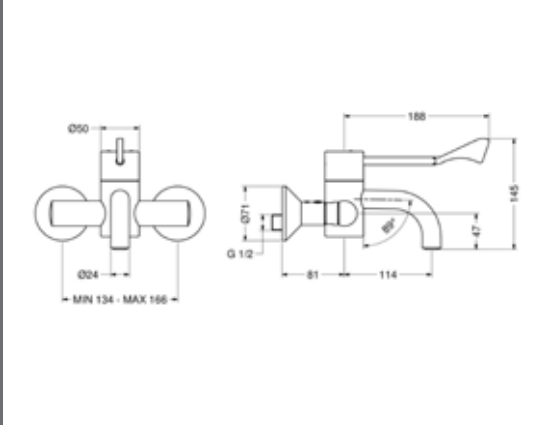

Itral Progressive Lever Operated Basin Mixer - Medical **Technical Drawings** **Specifications**

Itral Progressive Lever Operated Basin Mixer - Medical

Built in bath

1700 x 750 x 470mm

Itral Electronic Basin Tap with infrared Sensor Powered by 230v Mains **Technical Drawings** **Specifications**

Itral Electronic Basin Tap with infrared Sensor Powered by 230v Mains

Made in Italy.
10 year warranty.

Operated by infrared sensor powered by mains 230V.
SAPCS certified and JASWIC listed.

Itral Wall Mounted Mixer with Bidet Spray **Technical Drawings** **Specifications**

Itral Wall Mounted Mixer with Bidet Spray

Itral Thermostatic Progressive Wall Mounted Basin Mixer with Clinic Lever **Technical Drawings** **Specifications**

Itral Thermostatic Progressive Wall Mounted Basin Mixer with Clinic Lever