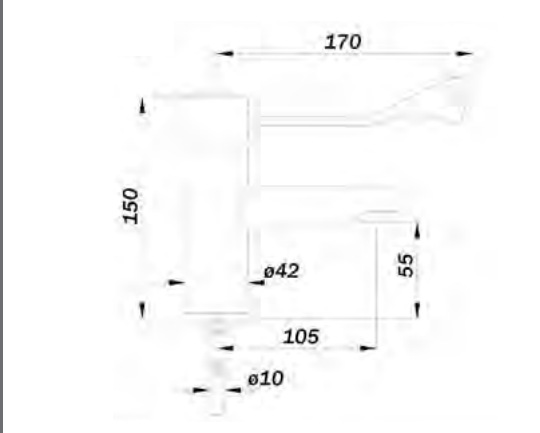

Itral Progressive Lever Operated Basin Mixer - Medical **Technical Drawings** **Specifications**

Itral Progressive Lever Operated Basin Mixer - Medical

Built in bath

1700 x 750 x 470mm

Itral Electronic Basin Tap with infrared Sensor Powered by 230v Mains **Technical Drawings** **Specifications**