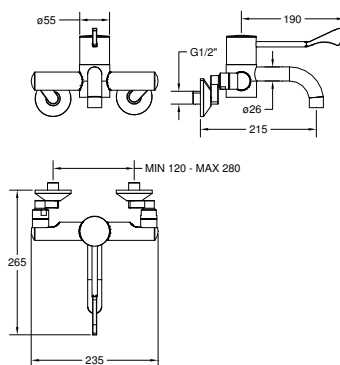

Idral Thermostatic Progressive Mixer For Basin **Technical Drawings** **Specifications**

TVID09125-150

Idral Thermostatic Progressive Mixer For Basin

Medical mixer.

Made in Italy.
10 year warranty.

Idral Push Button Tap - Wall **Technical Drawings** **Specifications**