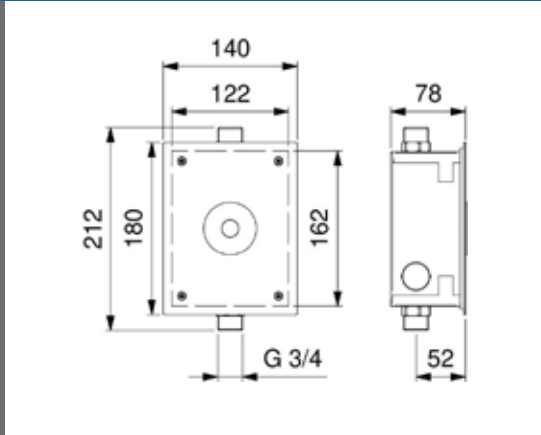

Idral Concealed W/Mount Wc Flush Valve Infrared   **Technical Drawings**   **Specifications**

Idral Concealed W/Mount Wc Flush Valve Infrared

Made in Italy.
10 year warranty.

Mains operated