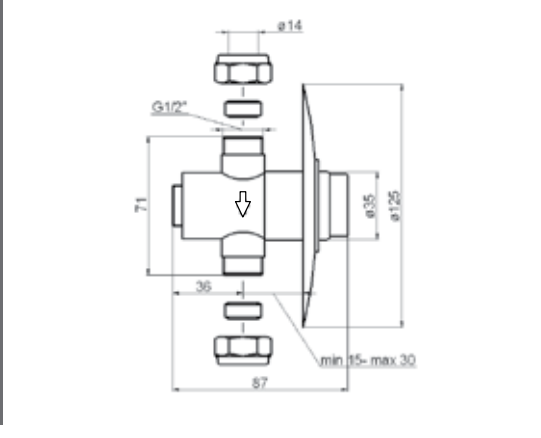

Itral Self-Closing Urinal Flush Valve **Technical Drawings** **Specifications**

Itral Self-Closing Urinal Flush Valve

Flush valve, pipe and a rubber for urinal.

1 Litre flush.

Made in Italy.
10 year warranty.