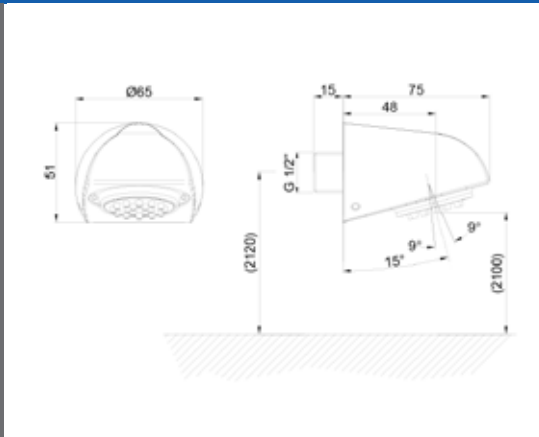

Idral Vandal Proof Shower Head   Technical Drawings   Specifications

Idral Vandal Proof Shower Head

Made in Italy.
10 year warranty.

Vandal proof installation
With Anti-limescale swivel outlet
8 ltr/ min flow limiter
No shower arm required