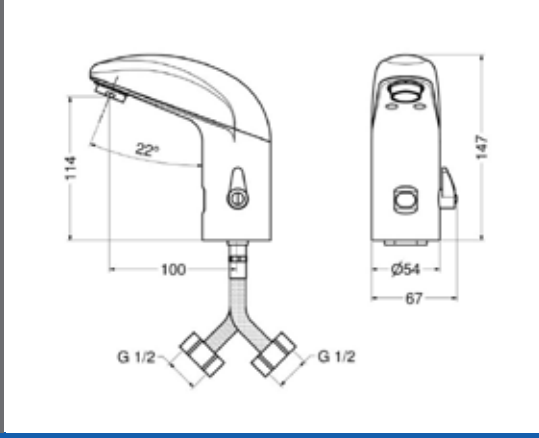

Idral Infrared Sensor Electronic Basin Mixer   Technical Drawings   Specifications

Idral Infrared Sensor Electronic Basin Mixer

Made in Italy.
10 year warranty.