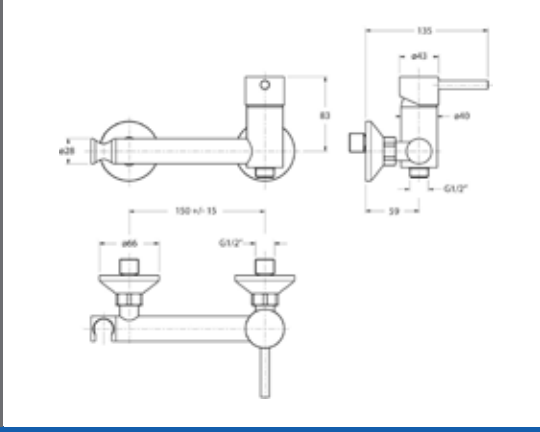

Itral Progressive Lever Operated Basin Mixer - Medical **Technical Drawings** **Specifications**

Itral Progressive Lever Operated Basin Mixer - Medical

Built in bath

1700 x 750 x 470mm

Itral Electronic Basin Tap with infrared Sensor Powered by 230v Mains **Technical Drawings** **Specifications**

Itral Electronic Basin Tap with infrared Sensor Powered by 230v Mains

Made in Italy.
10 year warranty.

Operated by infrared sensor powered by mains 230V.
SAPCS certified and JASWIC listed.

Itral Wall Mounted Mixer with Bidet Spray **Technical Drawings** **Specifications**