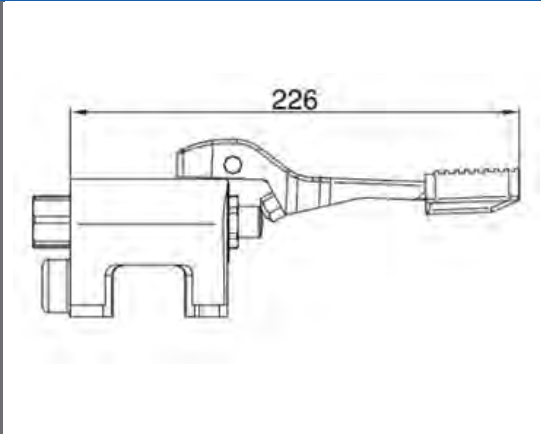

Idral Foot Operated Progressive Mixer   **Technical Drawings**   **Specifications**

Idral Foot Operated Progressive Mixer

Made in Italy.
10 year warranty.

Foot operated progressive mixer, floor mounted type
Opening of the water and progressive mixing by a unique movement
Body in casted brass
Valve in anti-limescale and self-lubricant material
Progressive shut-off without water hammer