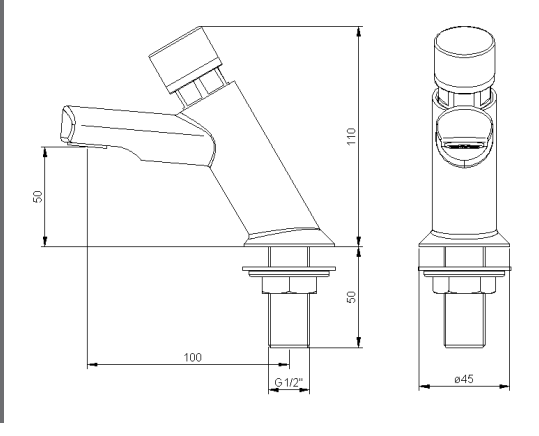

Idral Self-Closing Push Button Micro Tap   Technical Drawings   Specifications

Idral Self-Closing Push Button Micro Tap

Made in Italy.
10 year warranty.

Self Closing Push Button Micro Tap.
SAPCS certified and JASWIC listed.
Cold water only.