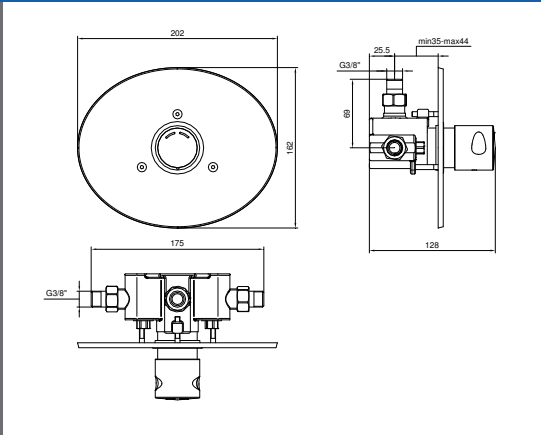

Idral Push Button Self Closing Tap - Shower   **Technical Drawings**   **Specifications**

Idral Push Button Self Closing Tap - Shower

Made in Italy.
10 year warranty.

SAPCS certified and JASWIC listed.