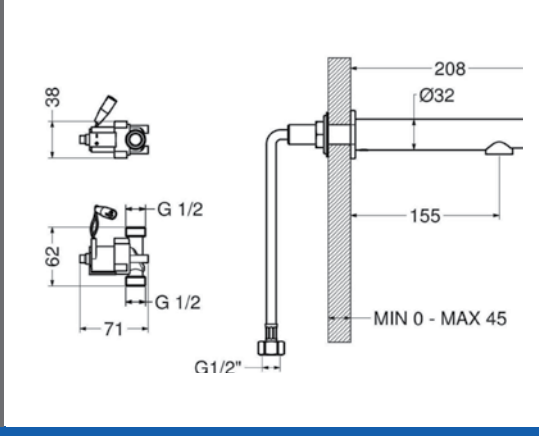

Idral Wall mounted Infrared Basin Spout   Technical Drawings   Specifications

Idral Wall mounted Infrared Basin Spout

Made in Italy.
10 year warranty.

SAPCS certified and JASWIC listed.
Powered by mains.