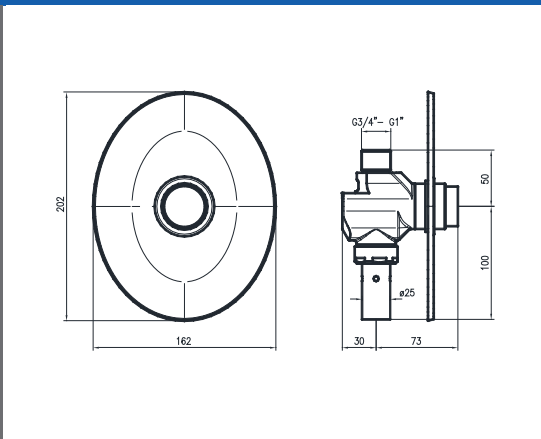

Itral Concealed Self-Closing Toilet Flush Valve **Technical Drawings** **Specifications**

Itral Concealed Self-Closing Toilet Flush Valve

4.5 litre flush.

Made in Italy.
10 year warranty.

Itral Self-Closing Urinal Flush Valve **Technical Drawings** **Specifications**